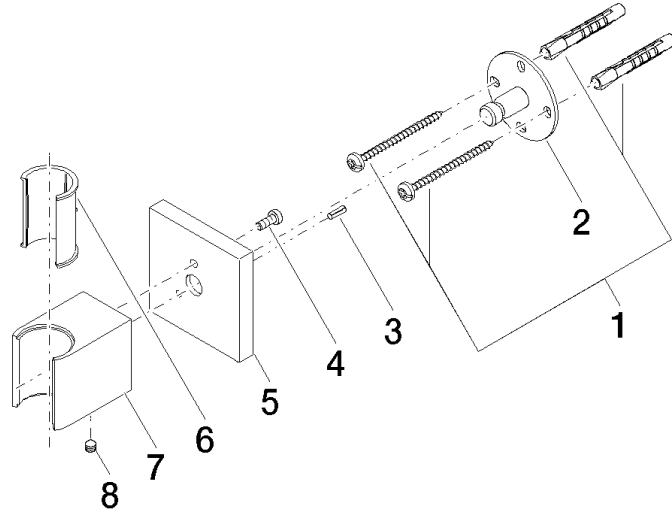

28 050 980

mm [inches]

28 050 980

**Product version from 3/2/2021**

Parts for other  
finishes can be found  
here: [Chrome](#)

Wall bracket - Champagne (22kt Gold)

IMO

28 050 980

**Spare parts list**

**Product version from 3/2/2021**

No.	Item Number	Name	Quantity used	Delivery time
	05 30 31 025 00 90	fixing set	8	2