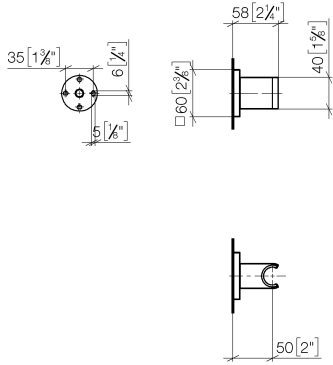

28 050 980

• rosette 60 x 60 mm

Fits: IMO, MEM, CL.1, CYO

| | | |
|--|-------------------------------------|---------------|
|  | Brushed Chrome | 28 050 980-93 |
|  | Chrome | 28 050 980-00 |
|  | Brushed Platinum | 28 050 980-06 |
|  | Platinum | 28 050 980-08 |
|  | Dark Chrome | 28 050 980-19 |
|  | Brushed Light Gold | 28 050 980-27 |
|  | Brushed Durabronze (23kt Gold) | 28 050 980-28 |
|  | Matte Black | 28 050 980-33 |
|  | Brushed Champagne (22kt Gold) | 28 050 980-46 |
|  | Champagne (22kt Gold) | 28 050 980-47 |
| | Cyprum | 28 050 980-49 |
|  | Brushed Dark Platinum | 28 050 980-99 |

28 050 980

mm [inches]

28 050 980

Product version up to 3/2/2021

Product version from 3/2/2021

Parts for other
finishes can be found
here: [Chrome](#)

Wall bracket - Brushed Chrome

IMO

28 050 980

Spare parts list

Product version up to 3/2/2021

Product version from 3/2/2021

| No. | Item Number | Name | Quantity used | Delivery time |
|-----|--------------------|------------|---------------|---------------|
| | 05 30 31 025 00 90 | fixing set | 8 | 2 |