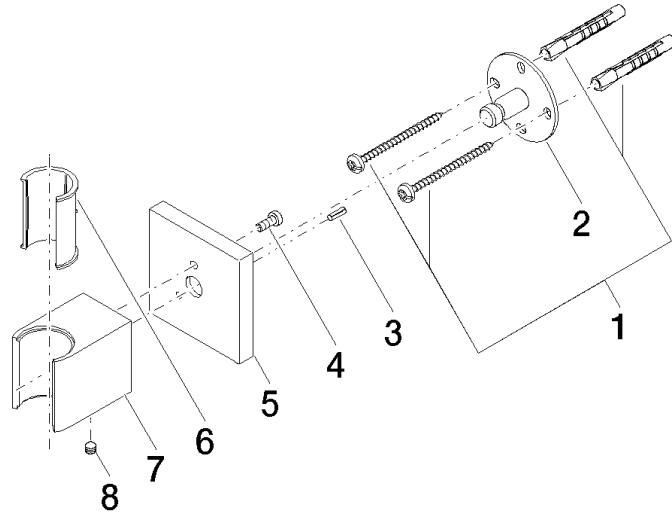

28 050 980

mm [inches]

28 050 980

Product version up to 3/2/2021

Product version from 3/2/2021

Parts for other
finishes can be found
here: [Chrome](#)

Wall bracket - Brushed Chrome

IMO