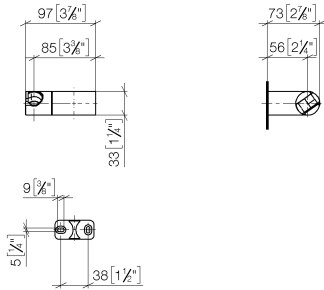

28 060 970

• pivotable 75°

Fits: IMO, LULU, MADISON, MEM, TARA,  
CL.1, LISSÉ, VAIA, META, CYO

	Chrome	28 060 970-00
	Brushed Platinum	28 060 970-06
	Platinum	28 060 970-08
	Dark Chrome	28 060 970-19
	Light Gold	28 060 970-26
	Brushed Light Gold	28 060 970-27
	Brushed Durabronze (23kt Gold)	28 060 970-28
	Matte Black	28 060 970-33
	Brushed Bronze	28 060 970-42
	Brushed Champagne (22kt Gold)	28 060 970-46
	Champagne (22kt Gold)	28 060 970-47
	Brushed Chrome	28 060 970-93
	Brushed Dark Platinum	28 060 970-99

28 060 970

mm [inches]

28 060 970

Parts for other finishes can be found here: Brushed Platinum

### Spare parts list

No.	Item Number	Name	Quantity used	Delivery time
1	09 12 12 212 90	sleeve	1	2
2	09 31 11 009 90	pin	2	2
3	05 30 31 025 00 90	fixing set	1	2
4	08 30 11 563 90	holder	1	2