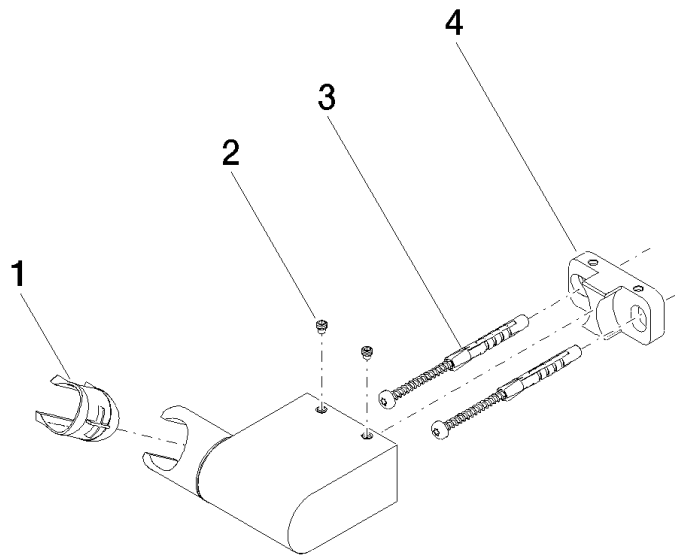

28 060 970

• pivotable 75°

Fits: IMO, LULU, MADISON, MEM, TARA,  
CL.1, LISSÉ, VAIA, META, CYO

	Chrome	28 060 970-00
	Brushed Platinum	28 060 970-06
	Platinum	28 060 970-08
	Dark Chrome	28 060 970-19
	Light Gold	28 060 970-26
	Brushed Light Gold	28 060 970-27
	Brushed Durabronze (23kt Gold)	28 060 970-28
	Matte Black	28 060 970-33
	Brushed Bronze	28 060 970-42
	Brushed Champagne (22kt Gold)	28 060 970-46
	Champagne (22kt Gold)	28 060 970-47
	Brushed Chrome	28 060 970-93
	Brushed Dark Platinum	28 060 970-99

28 060 970

mm [inches]

28 060 970

Parts for other finishes can be found here: Brushed Platinum

### Spare parts list

No.	Item Number	Name	Quantity used	Delivery time
1	09 12 12 212 90	sleeve	1	2
2	09 31 11 009 90	pin	2	2
3	05 30 31 025 00 90	fixing set	1	2
4	08 30 11 563 90	holder	1	2