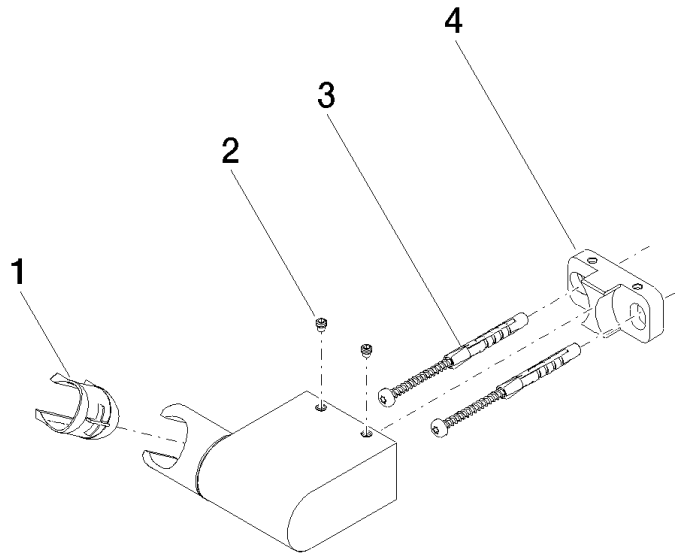

28 060 970

● pivotable 75°

Fits: IMO, LULU, MADISON, MEM, TARA,
CL.1, LISSÉ, VAIA, META, CYO

	Platinum	28 060 970-08
	Chrome	28 060 970-00
	Brushed Platinum	28 060 970-06
	Dark Chrome	28 060 970-19
	Light Gold	28 060 970-26
	Brushed Light Gold	28 060 970-27
	Brushed Durabronze (23kt Gold)	28 060 970-28
	Matte Black	28 060 970-33
	Brushed Bronze	28 060 970-42
	Brushed Champagne (22kt Gold)	28 060 970-46
	Champagne (22kt Gold)	28 060 970-47
	Brushed Chrome	28 060 970-93
	Brushed Dark Platinum	28 060 970-99

28 060 970

mm [inches]

28 060 970

Product version from 10/1/2023

Parts for other
finishes can be found
here: [Chrome](#)

Wall bracket swivel - Platinum

IMO

28 060 970

Spare parts list

Product version from 10/1/2023

No.	Item Number	Name	Quantity used	Delivery time
	09 12 12 212 90	sleeve	5	2