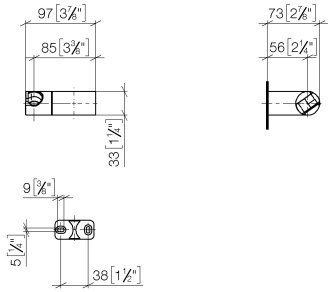

28 060 970

● pivotable 75°

Fits: IMO, LULU, MADISON, MEM, TARA,
CL.1, LISSÉ, VAIA, META, CYO

	Platinum	28 060 970-08
	Chrome	28 060 970-00
	Brushed Platinum	28 060 970-06
	Dark Chrome	28 060 970-19
	Light Gold	28 060 970-26
	Brushed Light Gold	28 060 970-27
	Brushed Durabronze (23kt Gold)	28 060 970-28
	Matte Black	28 060 970-33
	Brushed Bronze	28 060 970-42
	Brushed Champagne (22kt Gold)	28 060 970-46
	Champagne (22kt Gold)	28 060 970-47
	Brushed Chrome	28 060 970-93
	Brushed Dark Platinum	28 060 970-99

28 060 970

mm [inches]

28 060 970

Product version from 10/1/2023

Parts for other
finishes can be found
here: [Chrome](#)

Wall bracket swivel - Platinum

IMO

28 060 970

Spare parts list

Product version from 10/1/2023

No.	Item Number	Name	Quantity used	Delivery time
	09 12 12 212 90	sleeve	5	2