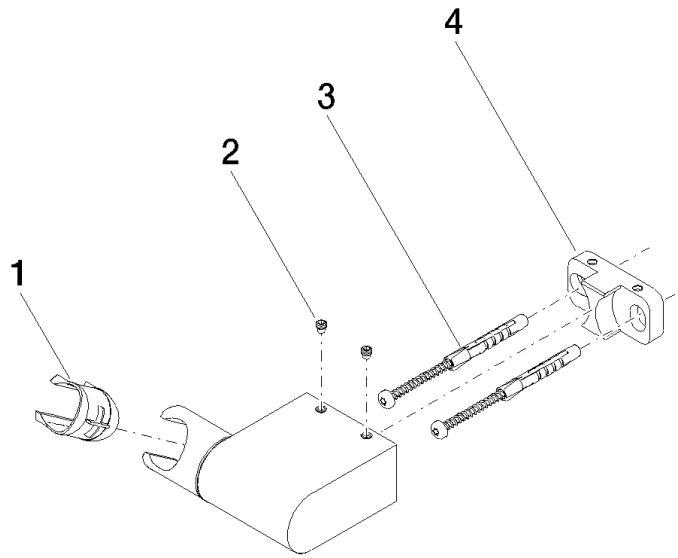

28 060 970

● pivotable 75°

Fits: IMO, LULU, MADISON, MEM, TARA,  
CL.1, LISSÉ, VAIA, META, CYO

	Dark Chrome	28 060 970-19
	Chrome	28 060 970-00
	Brushed Platinum	28 060 970-06
	Platinum	28 060 970-08
	Light Gold	28 060 970-26
	Brushed Light Gold	28 060 970-27
	Brushed Durabronze (23kt Gold)	28 060 970-28
	Matte Black	28 060 970-33
	Brushed Bronze	28 060 970-42
	Brushed Champagne (22kt Gold)	28 060 970-46
	Champagne (22kt Gold)	28 060 970-47
	Brushed Chrome	28 060 970-93
	Brushed Dark Platinum	28 060 970-99

28 060 970

mm [inches]

28 060 970

Parts for other  
finishes can be found  
here: [Chrome](#)

## Wall bracket swivel - Dark Chrome

IMO

28 060 970