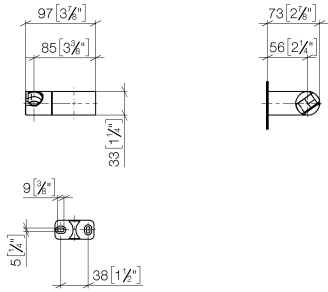

28 060 970

● pivotable 75°

Fits: IMO, LULU, MADISON, MEM, TARA,  
CL.1, LISSÉ, VAIA, META, CYO

	Dark Chrome	28 060 970-19
	Chrome	28 060 970-00
	Brushed Platinum	28 060 970-06
	Platinum	28 060 970-08
	Light Gold	28 060 970-26
	Brushed Light Gold	28 060 970-27
	Brushed Durabronze (23kt Gold)	28 060 970-28
	Matte Black	28 060 970-33
	Brushed Bronze	28 060 970-42
	Brushed Champagne (22kt Gold)	28 060 970-46
	Champagne (22kt Gold)	28 060 970-47
	Brushed Chrome	28 060 970-93
	Brushed Dark Platinum	28 060 970-99

28 060 970

mm [inches]

28 060 970

Parts for other  
finishes can be found  
here: [Chrome](#)