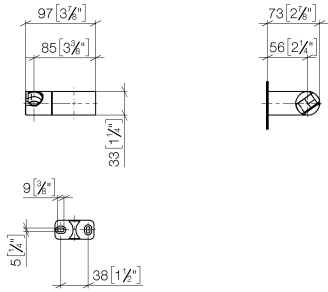

28 060 970

• pivotable 75°

Fits: IMO, LULU, MADISON, MEM, TARA,
CL.1, LISSÉ, VAIA, META, CYO

	Light Gold	28 060 970-26
	Chrome	28 060 970-00
	Brushed Platinum	28 060 970-06
	Platinum	28 060 970-08
	Dark Chrome	28 060 970-19
	Brushed Light Gold	28 060 970-27
	Brushed Durabronze (23kt Gold)	28 060 970-28
	Matte Black	28 060 970-33
	Brushed Bronze	28 060 970-42
	Brushed Champagne (22kt Gold)	28 060 970-46
	Champagne (22kt Gold)	28 060 970-47
	Brushed Chrome	28 060 970-93
	Brushed Dark Platinum	28 060 970-99

28 060 970

mm [inches]

28 060 970

Product version from 10/1/2023

Parts for other
finishes can be found
here: [Chrome](#)

Wall bracket swivel - Light Gold

IMO

28 060 970

Spare parts list

Product version from 10/1/2023

No.	Item Number	Name	Quantity used	Delivery time
	09 12 12 212 90	sleeve	5	2