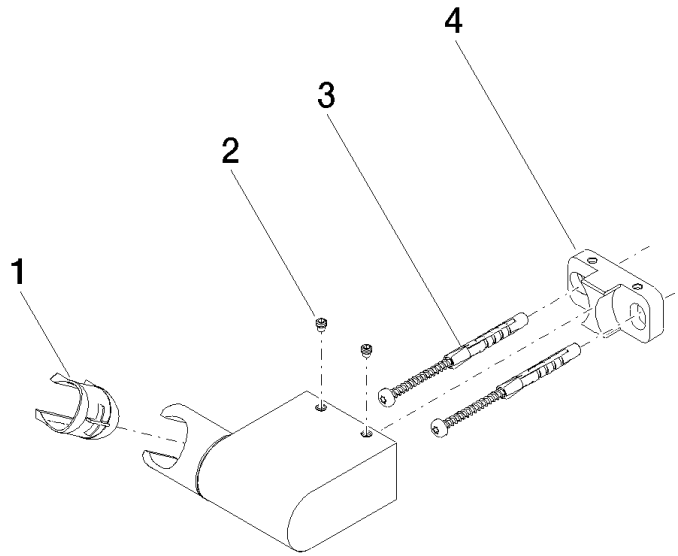

28 060 970

• pivotable 75°

Fits: IMO, LULU, MADISON, MEM, TARA,
CL.1, LISSÉ, VAIA, META, CYO

	Light Gold	28 060 970-26
	Chrome	28 060 970-00
	Brushed Platinum	28 060 970-06
	Platinum	28 060 970-08
	Dark Chrome	28 060 970-19
	Brushed Light Gold	28 060 970-27
	Brushed Durabronze (23kt Gold)	28 060 970-28
	Matte Black	28 060 970-33
	Brushed Bronze	28 060 970-42
	Brushed Champagne (22kt Gold)	28 060 970-46
	Champagne (22kt Gold)	28 060 970-47
	Brushed Chrome	28 060 970-93
	Brushed Dark Platinum	28 060 970-99

28 060 970

mm [inches]

28 060 970

Product version from 10/1/2023

Parts for other
finishes can be found
here: [Chrome](#)

Wall bracket swivel - Light Gold

IMO

28 060 970

Spare parts list

Product version from 10/1/2023

No.	Item Number	Name	Quantity used	Delivery time
	09 12 12 212 90	sleeve	5	2