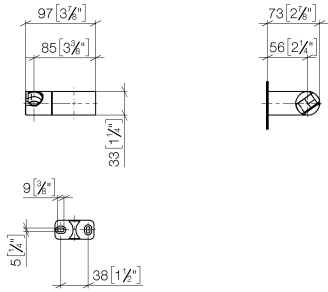

Wall bracket swivel - Brushed Durabronze (23kt Gold)

IMO

28 060 970

• pivotable 75°

Fits: IMO, LULU, MADISON, MEM, TARA,  
CL.1, LISSÉ, VAIA, META, CYO

	Brushed Durabronze (23kt Gold)	28 060 970-28
	Chrome	28 060 970-00
	Brushed Platinum	28 060 970-06
	Platinum	28 060 970-08
	Dark Chrome	28 060 970-19
	Light Gold	28 060 970-26
	Brushed Light Gold	28 060 970-27
	Matte Black	28 060 970-33
	Brushed Bronze	28 060 970-42
	Brushed Champagne (22kt Gold)	28 060 970-46
	Champagne (22kt Gold)	28 060 970-47
	Brushed Chrome	28 060 970-93
	Brushed Dark Platinum	28 060 970-99

28 060 970

mm [inches]

28 060 970

**Product version from 10/1/2023**

Parts for other  
finishes can be found  
here: [Chrome](#)

Wall bracket swivel - Brushed Durabronz (23kt Gold)

IMO

28 060 970

**Spare parts list**

**Product version from 10/1/2023**

No.	Item Number	Name	Quantity used	Delivery time
	09 12 12 212 90	sleeve	5	2