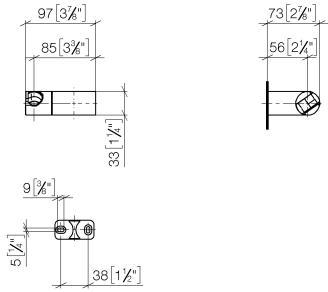

28 060 970

• pivotable 75°

Fits: IMO, LULU, MADISON, MEM, TARA,  
CL.1, LISSÉ, VAIA, META, CYO

	Matte Black	28 060 970-33
	Chrome	28 060 970-00
	Brushed Platinum	28 060 970-06
	Platinum	28 060 970-08
	Dark Chrome	28 060 970-19
	Light Gold	28 060 970-26
	Brushed Light Gold	28 060 970-27
	Brushed Durabronze (23kt Gold)	28 060 970-28
	Brushed Bronze	28 060 970-42
	Brushed Champagne (22kt Gold)	28 060 970-46
	Champagne (22kt Gold)	28 060 970-47
	Brushed Chrome	28 060 970-93
	Brushed Dark Platinum	28 060 970-99

28 060 970

mm [inches]

28 060 970

**Product version from 10/1/2023**

Parts for other  
finishes can be found  
here: [Chrome](#)

#### Product version from 10/1/2023

No.	Item Number	Name	Quantity used	Delivery time
	09 12 12 212 90	sleeve	5	2