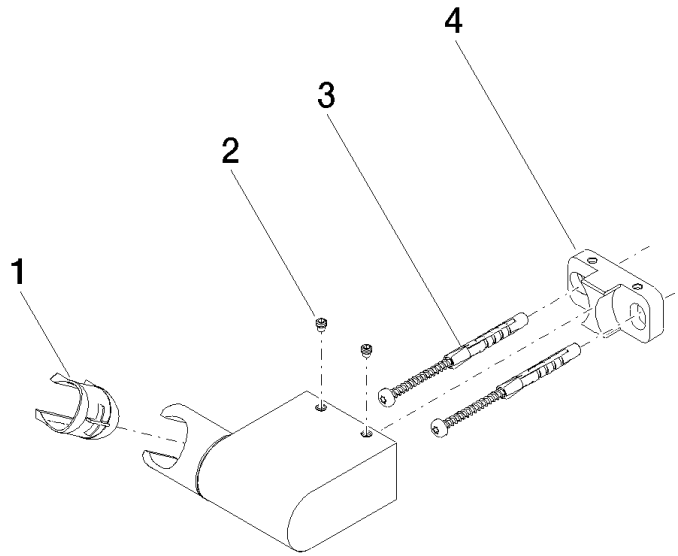

28 060 970

• pivotable 75°

Fits: IMO, LULU, MADISON, MEM, TARA,  
CL.1, LISSÉ, VAIA, META, CYO

	Matte Black	28 060 970-33
	Chrome	28 060 970-00
	Brushed Platinum	28 060 970-06
	Platinum	28 060 970-08
	Dark Chrome	28 060 970-19
	Light Gold	28 060 970-26
	Brushed Light Gold	28 060 970-27
	Brushed Durabronze (23kt Gold)	28 060 970-28
	Brushed Bronze	28 060 970-42
	Brushed Champagne (22kt Gold)	28 060 970-46
	Champagne (22kt Gold)	28 060 970-47
	Brushed Chrome	28 060 970-93
	Brushed Dark Platinum	28 060 970-99

28 060 970

mm [inches]

28 060 970

**Product version from 10/1/2023**

Parts for other  
finishes can be found  
here: [Chrome](#)

## Wall bracket swivel - Matte Black

IMO

28 060 970

#### Product version from 10/1/2023

No.	Item Number	Name	Quantity used	Delivery time
	09 12 12 212 90	sleeve	5	2