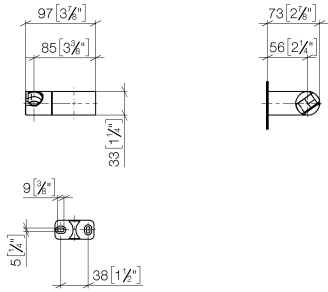

Wall bracket swivel - Brushed Champagne (22kt Gold)

IMO

28 060 970

• pivotable 75°

Fits: IMO, LULU, MADISON, MEM, TARA,  
CL.1, LISSÉ, VAIA, META, CYO

	Brushed Champagne (22kt Gold)	28 060 970-46
	Chrome	28 060 970-00
	Brushed Platinum	28 060 970-06
	Platinum	28 060 970-08
	Dark Chrome	28 060 970-19
	Light Gold	28 060 970-26
	Brushed Light Gold	28 060 970-27
	Brushed Durabronze (23kt Gold)	28 060 970-28
	Matte Black	28 060 970-33
	Brushed Bronze	28 060 970-42
	Champagne (22kt Gold)	28 060 970-47
	Brushed Chrome	28 060 970-93
	Brushed Dark Platinum	28 060 970-99

Wall bracket swivel - Brushed Champagne (22kt Gold)

28 060 970

mm [inches]

28 060 970

**Product version from 10/1/2023**

Parts for other  
finishes can be found  
here: [Chrome](#)

Wall bracket swivel - Brushed Champagne (22kt Gold)