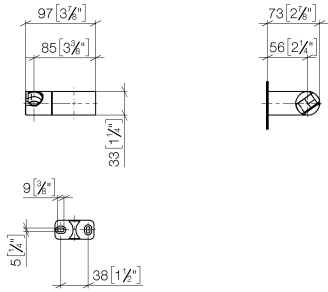

Wall bracket swivel - Champagne (22kt Gold)

IMO

28 060 970

• pivotable 75°

Fits: IMO, LULU, MADISON, MEM, TARA,  
CL.1, LISSÉ, VAIA, META, CYO

	Champagne (22kt Gold)	28 060 970-47
	Chrome	28 060 970-00
	Brushed Platinum	28 060 970-06
	Platinum	28 060 970-08
	Dark Chrome	28 060 970-19
	Light Gold	28 060 970-26
	Brushed Light Gold	28 060 970-27
	Brushed Durabronze (23kt Gold)	28 060 970-28
	Matte Black	28 060 970-33
	Brushed Bronze	28 060 970-42
	Brushed Champagne (22kt Gold)	28 060 970-46
	Brushed Chrome	28 060 970-93
	Brushed Dark Platinum	28 060 970-99

Wall bracket swivel - Champagne (22kt Gold)

28 060 970

mm [inches]

28 060 970

**Product version from 10/1/2023**

Parts for other  
finishes can be found  
here: [Chrome](#)

#### Product version from 10/1/2023

No.	Item Number	Name	Quantity used	Delivery time
	09 12 12 212 90	sleeve	5	2