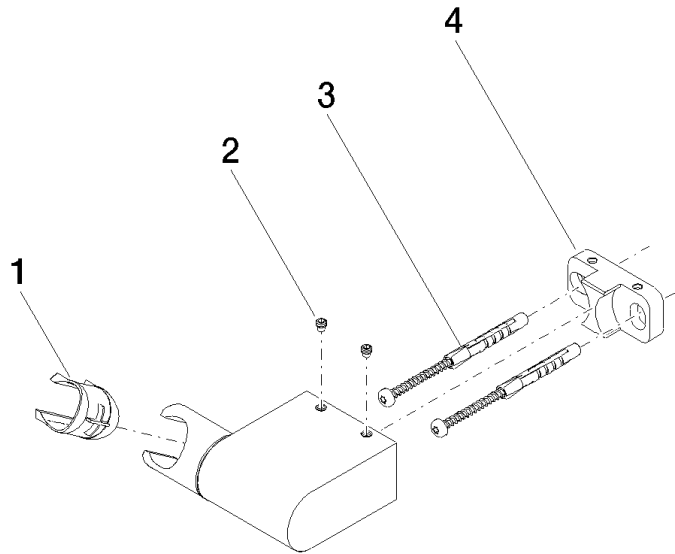

28 060 970

• pivotable 75°

Fits: IMO, LULU, MADISON, MEM, TARA,
CL.1, LISSÉ, VAIA, META, CYO

	Brushed Dark Platinum	28 060 970-99
	Chrome	28 060 970-00
	Brushed Platinum	28 060 970-06
	Platinum	28 060 970-08
	Dark Chrome	28 060 970-19
	Light Gold	28 060 970-26
	Brushed Light Gold	28 060 970-27
	Brushed Durabronze (23kt Gold)	28 060 970-28
	Matte Black	28 060 970-33
	Brushed Bronze	28 060 970-42
	Brushed Champagne (22kt Gold)	28 060 970-46
	Champagne (22kt Gold)	28 060 970-47
	Brushed Chrome	28 060 970-93

Wall bracket swivel - Brushed Dark Platinum

28 060 970

mm [inches]

28 060 970

Product version from 10/1/2023

Parts for other
finishes can be found
here: [Chrome](#)

Wall bracket swivel - Brushed Dark Platinum

IMO

28 060 970

Spare parts list

Product version from 10/1/2023

No.	Item Number	Name	Quantity used	Delivery time
	09 12 12 212 90	sleeve	5	2