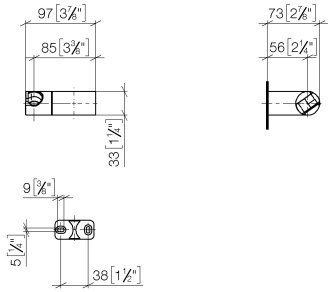

28 060 970

• pivotable 75°

Fits: IMO, LULU, MADISON, MEM, TARA,
CL.1, LISSÉ, VAIA, META, CYO

	Brushed Dark Platinum	28 060 970-99
	Chrome	28 060 970-00
	Brushed Platinum	28 060 970-06
	Platinum	28 060 970-08
	Dark Chrome	28 060 970-19
	Light Gold	28 060 970-26
	Brushed Light Gold	28 060 970-27
	Brushed Durabronze (23kt Gold)	28 060 970-28
	Matte Black	28 060 970-33
	Brushed Bronze	28 060 970-42
	Brushed Champagne (22kt Gold)	28 060 970-46
	Champagne (22kt Gold)	28 060 970-47
	Brushed Chrome	28 060 970-93

Wall bracket swivel - Brushed Dark Platinum

28 060 970

mm [inches]

28 060 970

Product version from 10/1/2023

Parts for other
finishes can be found
here: [Chrome](#)

Wall bracket swivel - Brushed Dark Platinum