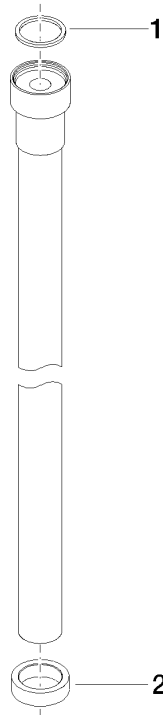

WATER TUBE Kneipp hose white 2000 mm - Platinum

28 285 979

- hose nozzle with sleeve M33
- with holding ring

	Platinum	28 285 979-08
	Chrome	28 285 979-00
	Brushed Platinum	28 285 979-06
	Dark Chrome	28 285 979-19
	Brushed Durabronze (23kt Gold)	28 285 979-28
	Matte Black	28 285 979-33
	Brushed Champagne (22kt Gold)	28 285 979-46
	Champagne (22kt Gold)	28 285 979-47
	Brushed Chrome	28 285 979-93
	Brushed Dark Platinum	28 285 979-99

WATER TUBE Kneipp hose white 2000 mm - Platinum

28 285 979

mm [inches]

Flow rate chart

WATER TUBE Kneipp hose white 2000 mm - Platinum

28 285 979

Parts for other finishes can be found here: [Chrome](#)

WATER TUBE Kneipp hose white 2000 mm - Platinum

28 285 979

Spare parts list

No.	Item Number	Name	Quantity used	Delivery time
	09 14 20 003 90	seal	2	2