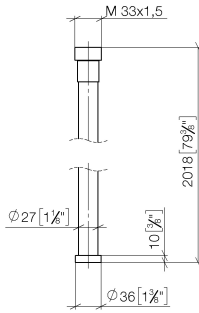

WATER TUBE Kneipp hose white 2000 mm - Platinum

28 285 979

- hose nozzle with sleeve M33
- with holding ring

	Platinum	28 285 979-08
	Chrome	28 285 979-00
	Brushed Platinum	28 285 979-06
	Dark Chrome	28 285 979-19
	Brushed Durabronze (23kt Gold)	28 285 979-28
	Matte Black	28 285 979-33
	Brushed Champagne (22kt Gold)	28 285 979-46
	Champagne (22kt Gold)	28 285 979-47
	Brushed Chrome	28 285 979-93
	Brushed Dark Platinum	28 285 979-99

WATER TUBE Kneipp hose white 2000 mm - Platinum

28 285 979

mm [inches]

Flow rate chart

WATER TUBE Kneipp hose white 2000 mm - Platinum

28 285 979

Parts for other finishes can be found here: [Chrome](#)

WATER TUBE Kneipp hose white 2000 mm - Platinum

28 285 979

Spare parts list

No.	Item Number	Name	Quantity used	Delivery time
	09 14 20 003 90	seal	2	2