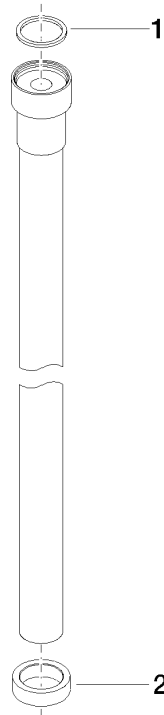

**WATER TUBE Kneipp hose white 2000 mm - Brushed Durabronz (23kt Gold)**

28 285 979

- hose nozzle with sleeve M33
- with holding ring

	Brushed Durabronz (23kt Gold)	28 285 979-28
	Chrome	28 285 979-00
	Brushed Platinum	28 285 979-06
	Platinum	28 285 979-08
	Dark Chrome	28 285 979-19
	Matte Black	28 285 979-33
	Brushed Champagne (22kt Gold)	28 285 979-46
	Champagne (22kt Gold)	28 285 979-47
	Brushed Chrome	28 285 979-93
	Brushed Dark Platinum	28 285 979-99

# WATER TUBE Kneipp hose white 2000 mm - Brushed Durabronze (23kt Gold)

28 285 979

mm [inches]

## Flow rate chart

# WATER TUBE Kneipp hose white 2000 mm - Brushed Durabronze (23kt Gold)

---

28 285 979

Parts for other finishes can be found here: [Chrome](#)