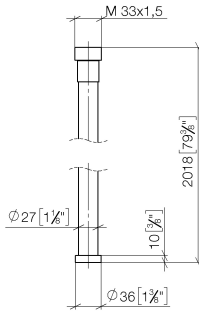

**WATER TUBE Kneipp hose white 2000 mm - Brushed Durabronz (23kt Gold)**

28 285 979

- hose nozzle with sleeve M33
- with holding ring

	Brushed Durabronz (23kt Gold)	28 285 979-28
	Chrome	28 285 979-00
	Brushed Platinum	28 285 979-06
	Platinum	28 285 979-08
	Dark Chrome	28 285 979-19
	Matte Black	28 285 979-33
	Brushed Champagne (22kt Gold)	28 285 979-46
	Champagne (22kt Gold)	28 285 979-47
	Brushed Chrome	28 285 979-93
	Brushed Dark Platinum	28 285 979-99

# WATER TUBE Kneipp hose white 2000 mm - Brushed Durabronze (23kt Gold)

28 285 979

mm [inches]

# WATER TUBE Kneipp hose white 2000 mm - Brushed Durabronze (23kt Gold)

---

28 285 979

Parts for other finishes can be found here: [Chrome](#)

### Spare parts list

No.	Item Number	Name	Quantity used	Delivery time
	09 14 20 003 90	seal	2	2