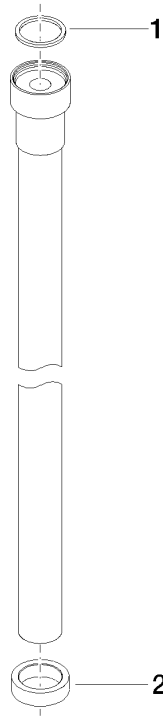

**WATER TUBE Kneipp hose white 2000 mm - Brushed Champagne (22kt Gold)**

28 285 979

- hose nozzle with sleeve M33
- with holding ring

	Brushed Champagne (22kt Gold)	28 285 979-46
	Chrome	28 285 979-00
	Brushed Platinum	28 285 979-06
	Platinum	28 285 979-08
	Dark Chrome	28 285 979-19
	Brushed Durabronze (23kt Gold)	28 285 979-28
	Matte Black	28 285 979-33
	Champagne (22kt Gold)	28 285 979-47
	Brushed Chrome	28 285 979-93
	Brushed Dark Platinum	28 285 979-99

# WATER TUBE Kneipp hose white 2000 mm - Brushed Champagne (22kt Gold)

28 285 979

mm [inches]

## Flow rate chart

# WATER TUBE Kneipp hose white 2000 mm - Brushed Champagne (22kt Gold)

---

28 285 979

Parts for other finishes can be found here: [Chrome](#)