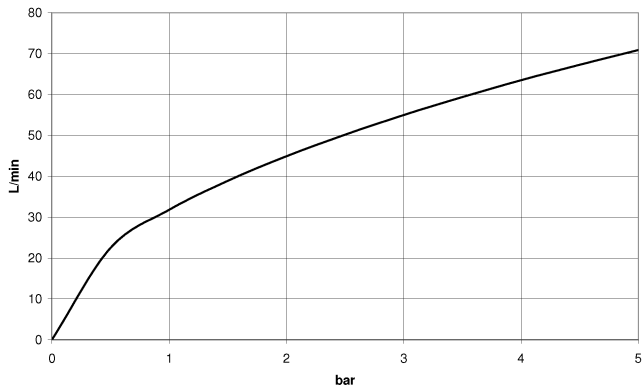

**WATER TUBE Kneipp hose white 2000 mm - Brushed Champagne (22kt Gold)**

28 285 979

- hose nozzle with sleeve M33
- with holding ring

	Brushed Champagne (22kt Gold)	28 285 979-46
	Chrome	28 285 979-00
	Brushed Platinum	28 285 979-06
	Platinum	28 285 979-08
	Dark Chrome	28 285 979-19
	Brushed Durabronze (23kt Gold)	28 285 979-28
	Matte Black	28 285 979-33
	Champagne (22kt Gold)	28 285 979-47
	Brushed Chrome	28 285 979-93
	Brushed Dark Platinum	28 285 979-99

# WATER TUBE Kneipp hose white 2000 mm - Brushed Champagne (22kt Gold)

28 285 979

mm [inches]

## Flow rate chart