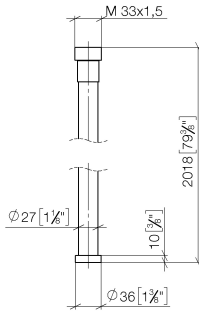

**WATER TUBE Kneipp hose white 2000 mm - Brushed Champagne (22kt Gold)**

28 285 979

- hose nozzle with sleeve M33
- with holding ring

	Brushed Champagne (22kt Gold)	28 285 979-46
	Chrome	28 285 979-00
	Brushed Platinum	28 285 979-06
	Platinum	28 285 979-08
	Dark Chrome	28 285 979-19
	Brushed Durabronze (23kt Gold)	28 285 979-28
	Matte Black	28 285 979-33
	Champagne (22kt Gold)	28 285 979-47
	Brushed Chrome	28 285 979-93
	Brushed Dark Platinum	28 285 979-99

# WATER TUBE Kneipp hose white 2000 mm - Brushed Champagne (22kt Gold)

28 285 979

mm [inches]

## Flow rate chart

# WATER TUBE Kneipp hose white 2000 mm - Brushed Champagne (22kt Gold)

---

28 285 979

Parts for other finishes can be found here: [Chrome](#)