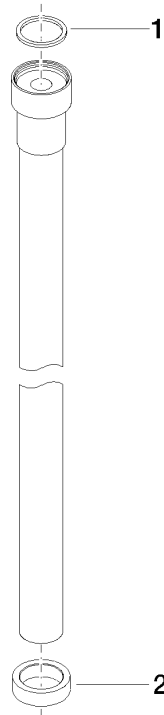

**WATER TUBE Kneipp hose white 2000 mm - Champagne (22kt Gold)**

---

28 285 979

- hose nozzle with sleeve M33
- with holding ring

	Champagne (22kt Gold)	28 285 979-47
	Chrome	28 285 979-00
	Brushed Platinum	28 285 979-06
	Platinum	28 285 979-08
	Dark Chrome	28 285 979-19
	Brushed Durabronze (23kt Gold)	28 285 979-28
	Matte Black	28 285 979-33
	Brushed Champagne (22kt Gold)	28 285 979-46
	Brushed Chrome	28 285 979-93
	Brushed Dark Platinum	28 285 979-99

# WATER TUBE Kneipp hose white 2000 mm - Champagne (22kt Gold)

28 285 979

mm [inches]

## Flow rate chart

# WATER TUBE Kneipp hose white 2000 mm - Champagne (22kt Gold)

---

28 285 979

Parts for other finishes can be found here: [Chrome](#)