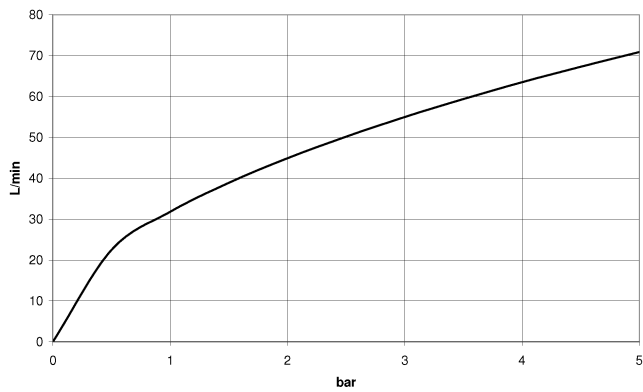

WATER TUBE Kneipp hose black 2000 mm - Chrome

28 286 979

- hose nozzle with sleeve M33
- with holding ring

	Chrome	28 286 979-00
	Brushed Platinum	28 286 979-06
	Platinum	28 286 979-08
	Dark Chrome	28 286 979-19
	Brushed Durabronze (23kt Gold)	28 286 979-28
	Matte Black	28 286 979-33
	Brushed Champagne (22kt Gold)	28 286 979-46
	Champagne (22kt Gold)	28 286 979-47
	Brushed Chrome	28 286 979-93
	Brushed Dark Platinum	28 286 979-99

WATER TUBE Kneipp hose black 2000 mm - Chrome

28 286 979

mm [inches]

Flow rate chart

WATER TUBE Kneipp hose black 2000 mm - Chrome

28 286 979

Spare parts list

No.	Item Number	Name	Quantity used	Delivery time
2	09 14 20 003 90	seal	1	2
3	09 28 10 116-13	ring	1	30