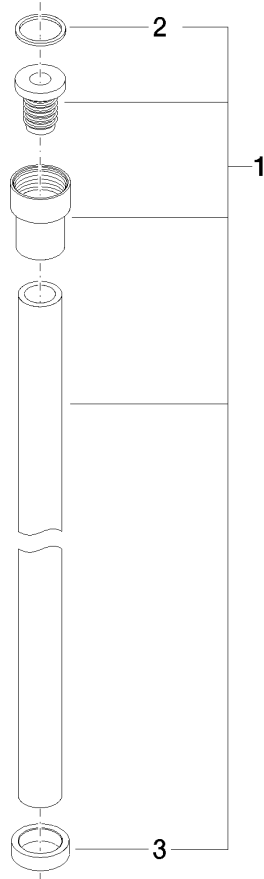

WATER TUBE Kneipp hose black 2000 mm - Brushed Platinum

28 286 979

- hose nozzle with sleeve M33
- with holding ring

	Brushed Platinum	28 286 979-06
	Chrome	28 286 979-00
	Platinum	28 286 979-08
	Dark Chrome	28 286 979-19
	Brushed Durabronze (23kt Gold)	28 286 979-28
	Matte Black	28 286 979-33
	Brushed Champagne (22kt Gold)	28 286 979-46
	Champagne (22kt Gold)	28 286 979-47
	Brushed Chrome	28 286 979-93
	Brushed Dark Platinum	28 286 979-99

WATER TUBE Kneipp hose black 2000 mm - Brushed Platinum

28 286 979

mm [inches]

Flow rate chart

WATER TUBE Kneipp hose black 2000 mm - Brushed Platinum

28 286 979

Parts for other
finishes can be found
here: [Chrome](#)

WATER TUBE Kneipp hose black 2000 mm - Brushed Platinum

28 286 979

Spare parts list

No.	Item Number	Name	Quantity used	Delivery time
	09 14 20 003 90	seal	2	2