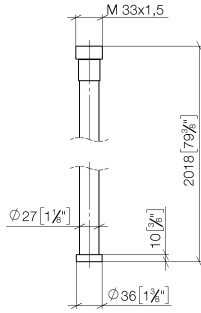

WATER TUBE Kneipp hose black 2000 mm - Brushed Platinum

28 286 979

- hose nozzle with sleeve M33
- with holding ring

	Brushed Platinum	28 286 979-06
	Chrome	28 286 979-00
	Platinum	28 286 979-08
	Dark Chrome	28 286 979-19
	Brushed Durabronze (23kt Gold)	28 286 979-28
	Matte Black	28 286 979-33
	Brushed Champagne (22kt Gold)	28 286 979-46
	Champagne (22kt Gold)	28 286 979-47
	Brushed Chrome	28 286 979-93
	Brushed Dark Platinum	28 286 979-99

WATER TUBE Kneipp hose black 2000 mm - Brushed Platinum

28 286 979

mm [inches]

Flow rate chart

WATER TUBE Kneipp hose black 2000 mm - Brushed Platinum

28 286 979

Parts for other
finishes can be found
here: [Chrome](#)

WATER TUBE Kneipp hose black 2000 mm - Brushed Platinum

28 286 979

Spare parts list

No.	Item Number	Name	Quantity used	Delivery time
	09 14 20 003 90	seal	2	2