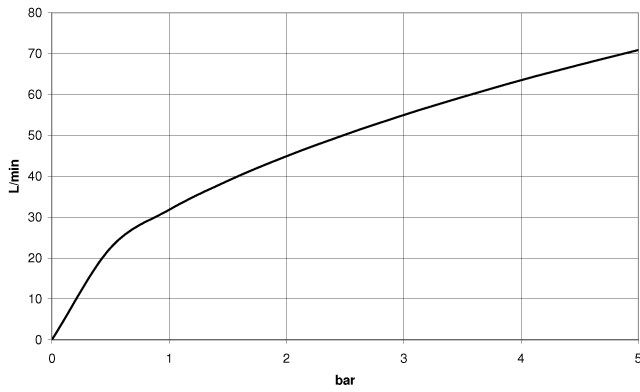

WATER TUBE Kneipp hose black 2000 mm - Brushed Platinum

28 286 979

- hose nozzle with sleeve M33
- with holding ring

	Brushed Platinum	28 286 979-06
	Chrome	28 286 979-00
	Platinum	28 286 979-08
	Dark Chrome	28 286 979-19
	Brushed Durabronze (23kt Gold)	28 286 979-28
	Matte Black	28 286 979-33
	Brushed Champagne (22kt Gold)	28 286 979-46
	Champagne (22kt Gold)	28 286 979-47
	Brushed Chrome	28 286 979-93
	Brushed Dark Platinum	28 286 979-99

WATER TUBE Kneipp hose black 2000 mm - Brushed Platinum

28 286 979

mm [inches]

Flow rate chart

WATER TUBE Kneipp hose black 2000 mm - Brushed Platinum

28 286 979

Parts for other
finishes can be found
here: [Chrome](#)

WATER TUBE Kneipp hose black 2000 mm - Brushed Platinum

28 286 979

Spare parts list

No.	Item Number	Name	Quantity used	Delivery time
	09 14 20 003 90	seal	2	2