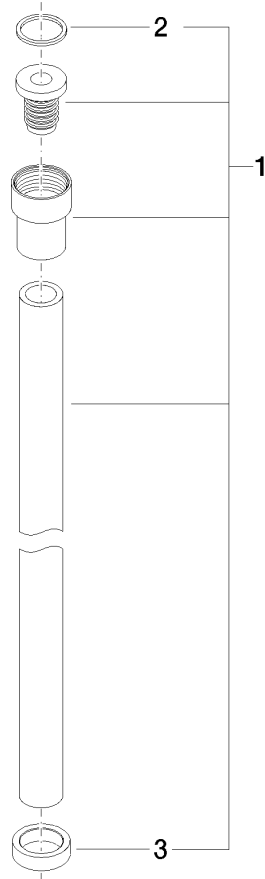

WATER TUBE Kneipp hose black 2000 mm - Platinum

28 286 979

- hose nozzle with sleeve M33
- with holding ring

	Platinum	28 286 979-08
	Chrome	28 286 979-00
	Brushed Platinum	28 286 979-06
	Dark Chrome	28 286 979-19
	Brushed Durabronze (23kt Gold)	28 286 979-28
	Matte Black	28 286 979-33
	Brushed Champagne (22kt Gold)	28 286 979-46
	Champagne (22kt Gold)	28 286 979-47
	Brushed Chrome	28 286 979-93
	Brushed Dark Platinum	28 286 979-99

WATER TUBE Kneipp hose black 2000 mm - Platinum

28 286 979

mm [inches]

Flow rate chart

WATER TUBE Kneipp hose black 2000 mm - Platinum

28 286 979

Parts for other finishes can be found here: [Chrome](#)

WATER TUBE Kneipp hose black 2000 mm - Platinum

28 286 979

Spare parts list

No.	Item Number	Name	Quantity used	Delivery time
	09 14 20 003 90	seal	2	2