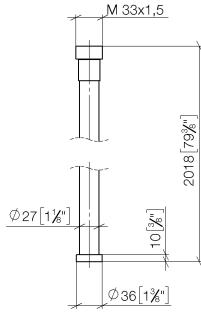

**WATER TUBE Kneipp hose black 2000 mm - Brushed Durabronz (23kt Gold)**

28 286 979

- hose nozzle with sleeve M33
- with holding ring

	Brushed Durabronz (23kt Gold)	28 286 979-28
	Chrome	28 286 979-00
	Brushed Platinum	28 286 979-06
	Platinum	28 286 979-08
	Dark Chrome	28 286 979-19
	Matte Black	28 286 979-33
	Brushed Champagne (22kt Gold)	28 286 979-46
	Champagne (22kt Gold)	28 286 979-47
	Brushed Chrome	28 286 979-93
	Brushed Dark Platinum	28 286 979-99

# WATER TUBE Kneipp hose black 2000 mm - Brushed Durabronze (23kt Gold)

28 286 979

mm [inches]

## WATER TUBE Kneipp hose black 2000 mm - Brushed Durabronz (23kt Gold)

---

28 286 979

### Spare parts list

No.	Item Number	Name	Quantity used	Delivery time
	09 14 20 003 90	seal	2	2