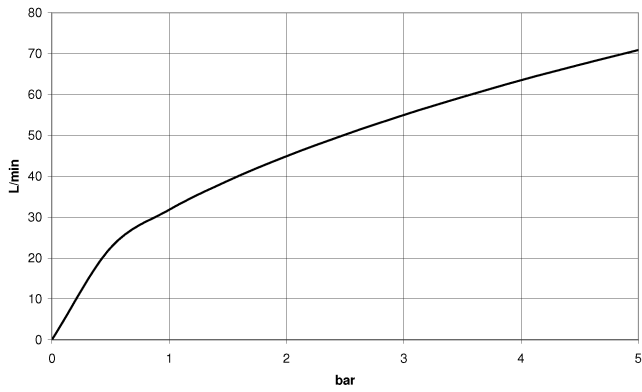

**WATER TUBE Kneipp hose black 2000 mm - Brushed Durabronz (23kt Gold)**

28 286 979

- hose nozzle with sleeve M33
- with holding ring

	Brushed Durabronz (23kt Gold)	28 286 979-28
	Chrome	28 286 979-00
	Brushed Platinum	28 286 979-06
	Platinum	28 286 979-08
	Dark Chrome	28 286 979-19
	Matte Black	28 286 979-33
	Brushed Champagne (22kt Gold)	28 286 979-46
	Champagne (22kt Gold)	28 286 979-47
	Brushed Chrome	28 286 979-93
	Brushed Dark Platinum	28 286 979-99

# WATER TUBE Kneipp hose black 2000 mm - Brushed Durabronze (23kt Gold)

28 286 979

mm [inches]

## Flow rate chart