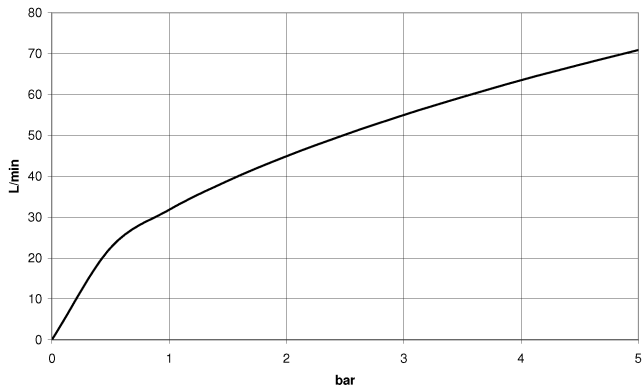

WATER TUBE Kneipp hose black 2000 mm - Champagne (22kt Gold)

28 286 979

- hose nozzle with sleeve M33
- with holding ring

	Champagne (22kt Gold)	28 286 979-47
	Chrome	28 286 979-00
	Brushed Platinum	28 286 979-06
	Platinum	28 286 979-08
	Dark Chrome	28 286 979-19
	Brushed Durabronze (23kt Gold)	28 286 979-28
	Matte Black	28 286 979-33
	Brushed Champagne (22kt Gold)	28 286 979-46
	Brushed Chrome	28 286 979-93
	Brushed Dark Platinum	28 286 979-99

WATER TUBE Kneipp hose black 2000 mm - Champagne (22kt Gold)

28 286 979

mm [inches]

Flow rate chart

WATER TUBE Kneipp hose black 2000 mm - Champagne (22kt Gold)

28 286 979

Parts for other finishes can be found here: [Chrome](#)