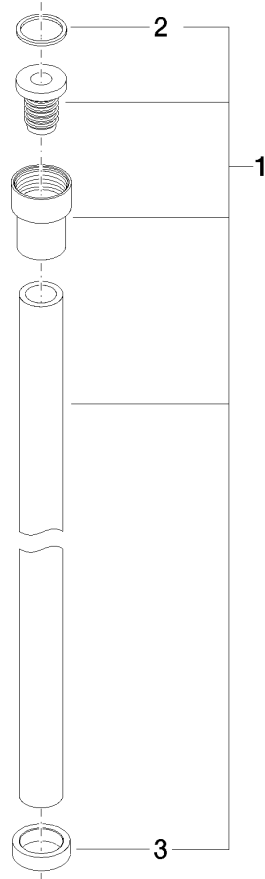

WATER TUBE Kneipp hose black 2000 mm - Champagne (22kt Gold)

28 286 979

- hose nozzle with sleeve M33
- with holding ring

	Champagne (22kt Gold)	28 286 979-47
	Chrome	28 286 979-00
	Brushed Platinum	28 286 979-06
	Platinum	28 286 979-08
	Dark Chrome	28 286 979-19
	Brushed Durabronze (23kt Gold)	28 286 979-28
	Matte Black	28 286 979-33
	Brushed Champagne (22kt Gold)	28 286 979-46
	Brushed Chrome	28 286 979-93
	Brushed Dark Platinum	28 286 979-99

WATER TUBE Kneipp hose black 2000 mm - Champagne (22kt Gold)

28 286 979

mm [inches]

Flow rate chart

WATER TUBE Kneipp hose black 2000 mm - Champagne (22kt Gold)

28 286 979

Parts for other finishes can be found here: [Chrome](#)

WATER TUBE Kneipp hose black 2000 mm - Champagne (22kt Gold)

28 286 979

Spare parts list