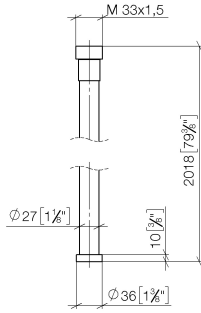

WATER TUBE Kneipp hose black 2000 mm - Champagne (22kt Gold)

28 286 979

- hose nozzle with sleeve M33
- with holding ring

	Champagne (22kt Gold)	28 286 979-47
	Chrome	28 286 979-00
	Brushed Platinum	28 286 979-06
	Platinum	28 286 979-08
	Dark Chrome	28 286 979-19
	Brushed Durabronze (23kt Gold)	28 286 979-28
	Matte Black	28 286 979-33
	Brushed Champagne (22kt Gold)	28 286 979-46
	Brushed Chrome	28 286 979-93
	Brushed Dark Platinum	28 286 979-99

WATER TUBE Kneipp hose black 2000 mm - Champagne (22kt Gold)

28 286 979

mm [inches]

Flow rate chart

WATER TUBE Kneipp hose black 2000 mm - Champagne (22kt Gold)

28 286 979

Parts for other finishes can be found here: [Chrome](#)

WATER TUBE Kneipp hose black 2000 mm - Champagne (22kt Gold)

28 286 979

Spare parts list