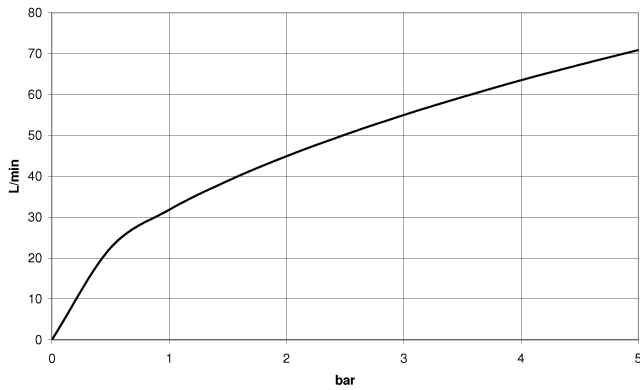

WATER TUBE Kneipp hose black 2000 mm - Brushed Chrome

28 286 979

- hose nozzle with sleeve M33
- with holding ring

| | | |
|-------------------------------------------------------------------------------------|-------------------------------------|---------------|
|  | Brushed Chrome | 28 286 979-93 |
|  | Chrome | 28 286 979-00 |
|  | Brushed Platinum | 28 286 979-06 |
|  | Platinum | 28 286 979-08 |
|  | Dark Chrome | 28 286 979-19 |
|  | Brushed Durabronze (23kt Gold) | 28 286 979-28 |
|  | Matte Black | 28 286 979-33 |
|  | Brushed Champagne (22kt Gold) | 28 286 979-46 |
|  | Champagne (22kt Gold) | 28 286 979-47 |
|  | Brushed Dark Platinum | 28 286 979-99 |

WATER TUBE Kneipp hose black 2000 mm - Brushed Chrome

28 286 979

mm [inches]

Flow rate chart

WATER TUBE Kneipp hose black 2000 mm - Brushed Chrome

28 286 979

Parts for other finishes can be found here: [Chrome](#)