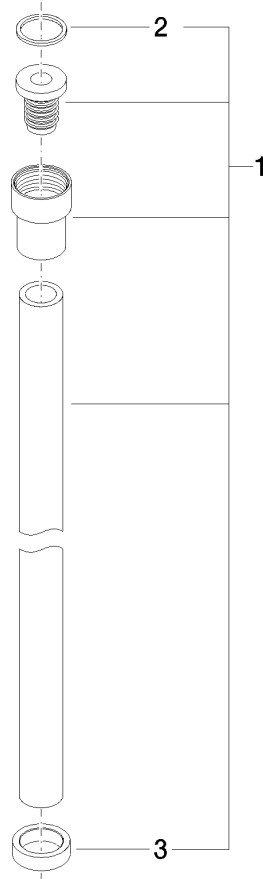

WATER TUBE Kneipp hose black 2000 mm - Brushed Chrome

28 286 979

- hose nozzle with sleeve M33
- with holding ring

| | | |
|-------------------------------------------------------------------------------------|-------------------------------------|---------------|
|  | Brushed Chrome | 28 286 979-93 |
|  | Chrome | 28 286 979-00 |
|  | Brushed Platinum | 28 286 979-06 |
|  | Platinum | 28 286 979-08 |
|  | Dark Chrome | 28 286 979-19 |
|  | Brushed Durabronze (23kt Gold) | 28 286 979-28 |
|  | Matte Black | 28 286 979-33 |
|  | Brushed Champagne (22kt Gold) | 28 286 979-46 |
|  | Champagne (22kt Gold) | 28 286 979-47 |
|  | Brushed Dark Platinum | 28 286 979-99 |

WATER TUBE Kneipp hose black 2000 mm - Brushed Chrome

28 286 979

mm [inches]

Flow rate chart

WATER TUBE Kneipp hose black 2000 mm - Brushed Chrome

28 286 979

Parts for other finishes can be found here: [Chrome](#)

WATER TUBE Kneipp hose black 2000 mm - Brushed Chrome

28 286 979

Spare parts list

| No. | Item Number | Name | Quantity used | Delivery time |
|-----|-----------------|------|---------------|---------------|
| | 09 14 20 003 90 | seal | 2 | 2 |