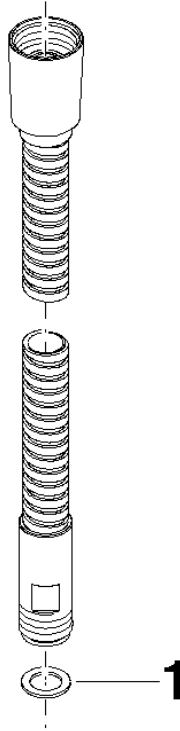

**Metal shower hose 1/2" x 3/8" x 1750 mm - Durabronze (23kt Gold)**

28 322 970 Product version from 4/1/2024

- WRAS

	Durabronze (23kt Gold)	28 322 970-09
	Chrome	28 322 970-00
	Brushed Platinum	28 322 970-06
	Platinum	28 322 970-08
	Dark Bronze matt	28 322 970-16
	Dark Chrome	28 322 970-19
	Light Gold	28 322 970-26
	Brushed Light Gold	28 322 970-27
	Brushed Durabronze (23kt Gold)	28 322 970-28
	Matte Black	28 322 970-33
	Brushed Bronze	28 322 970-42
	Brushed Champagne (22kt Gold)	28 322 970-46
	Champagne (22kt Gold)	28 322 970-47
	Brushed Chrome	28 322 970-93
	Brushed Dark Platinum	28 322 970-99

## Metal shower hose 1/2" x 3/8" x 1750 mm - Durabronz (23kt Gold)

---

28 322 970 Product version from 4/1/2024

## Metal shower hose 1/2" x 3/8" x 1750 mm - Durabronz (23kt Gold)

28 322 970 Product version from 4/1/2024

Parts for other finishes can be found here: [Chrome](#)

### Spare parts list

No.	Item Number	Name	Quantity used	Delivery time
1	90 14 20 026 00 90	seal	1	2