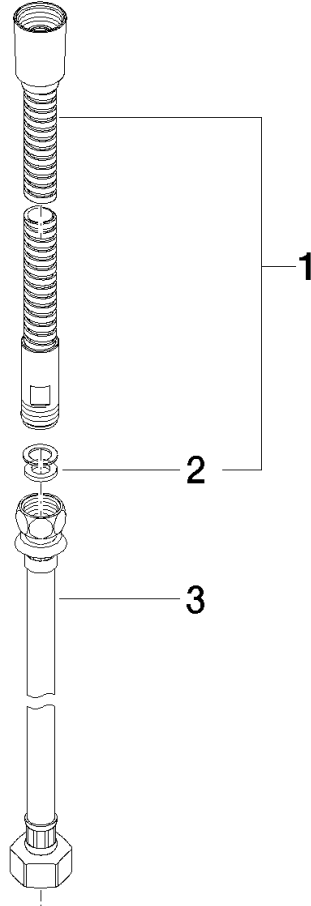

Metal shower hose in two parts 1/2" x 3/8" x 2250 mm - Chrome

IMO

28 323 970

Fits: IMO, LULU, MADISON, MEM, TARA,
CL.1, LISSÉ, VAIA, META, CYO

	Chrome	28 323 970-00
	Brushed Platinum	28 323 970-06
	Platinum	28 323 970-08
	Durabross (23kt Gold)	28 323 970-09
	Dark Chrome	28 323 970-19
	Light Gold	28 323 970-26
	Brushed Light Gold	28 323 970-27
	Brushed Durabross (23kt Gold)	28 323 970-28
	Matte Black	28 323 970-33
	Brushed Bronze	28 323 970-42
	Brushed Champagne (22kt Gold)	28 323 970-46
	Champagne (22kt Gold)	28 323 970-47
	Brushed Chrome	28 323 970-93
	Brushed Dark Platinum	28 323 970-99

Metal shower hose in two parts 1/2" x 3/8" x 2250 mm - Chrome

IMO

28 323 970

Metal shower hose in two parts 1/2" x 3/8" x 2250 mm - Chrome

IMO

28 323 970

28 323 970

Parts for other finishes can be found here: Brushed Platinum

Spare parts list

No.	Item Number	Name	Quantity used	Delivery time
1	28 322 970-00	Metal shower hose 1/2" x 3/8" x 1750 mm - Chrome	1	2
2	90 14 20 026 00 90	seal	1	2
3	12 505 970 90	High pressure hose 1/2" x 3/8" x 500 mm -	1	2