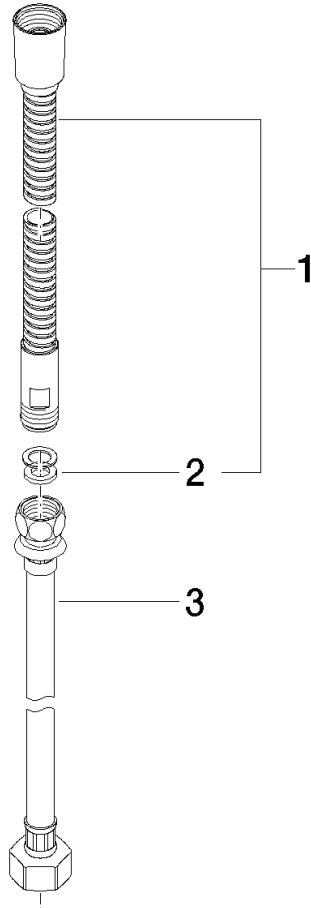

Metal shower hose in two parts 1/2" x 3/8" x 2250 mm - Dark Chrome

IMO

28 323 970

Fits: IMO, LULU, MADISON, MEM, TARA,
CL.1, LISSÉ, VAIA, META, CYO

	Dark Chrome	28 323 970-19
	Chrome	28 323 970-00
	Brushed Platinum	28 323 970-06
	Platinum	28 323 970-08
	Durabrand (23kt Gold)	28 323 970-09
	Light Gold	28 323 970-26
	Brushed Light Gold	28 323 970-27
	Brushed Durabrand (23kt Gold)	28 323 970-28
	Matte Black	28 323 970-33
	Brushed Bronze	28 323 970-42
	Brushed Champagne (22kt Gold)	28 323 970-46
	Champagne (22kt Gold)	28 323 970-47
	Brushed Chrome	28 323 970-93
	Brushed Dark Platinum	28 323 970-99

Metal shower hose in two parts 1/2" x 3/8" x 2250 mm - Dark Chrome

IMO

28 323 970

Metal shower hose in two parts 1/2" x 3/8" x 2250 mm - Dark Chrome

IMO

28 323 970

28 323 970

Parts for other
finishes can be found
here: [Chrome](#)

Metal shower hose in two parts 1/2" x 3/8" x 2250 mm - Dark Chrome

IMO

28 323 970

Spare parts list