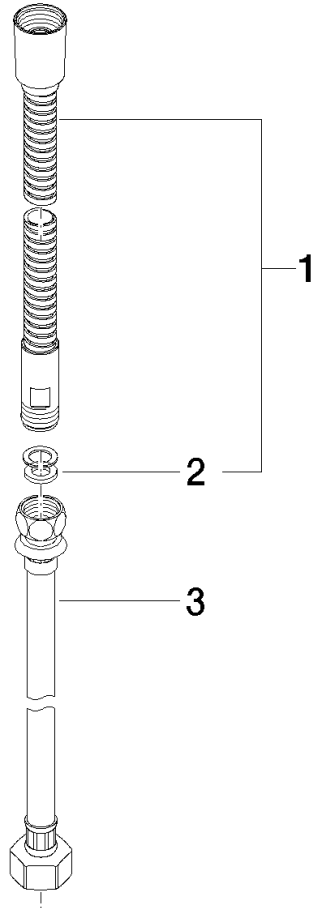

**Metal shower hose in two parts 1/2" x 3/8" x 2250 mm - Brushed Light Gold**

IMO

28 323 970

Fits: IMO, LULU, MADISON, MEM, TARA,  
CL.1, LISSÉ, VAIA, META, CYO

	Brushed Light Gold	28 323 970-27
	Chrome	28 323 970-00
	Brushed Platinum	28 323 970-06
	Platinum	28 323 970-08
	Durabass (23kt Gold)	28 323 970-09
	Dark Chrome	28 323 970-19
	Light Gold	28 323 970-26
	Brushed Durabass (23kt Gold)	28 323 970-28
	Matte Black	28 323 970-33
	Brushed Bronze	28 323 970-42
	Brushed Champagne (22kt Gold)	28 323 970-46
	Champagne (22kt Gold)	28 323 970-47
	Brushed Chrome	28 323 970-93
	Brushed Dark Platinum	28 323 970-99

Metal shower hose in two parts 1/2" x 3/8" x 2250 mm - Brushed Light Gold

---

IMO

28 323 970

Metal shower hose in two parts 1/2" x 3/8" x 2250 mm - Brushed Light Gold

---

IMO

28 323 970

28 323 970

Parts for other finishes can be found here: [Chrome](#)

Spare parts list

No.	Item Number	Name	Quantity used	Delivery time
1	28 322 970-27	Metal shower hose 1/2" x 3/8" x 1750 mm - Brushed Light Gold	1	30
2	90 14 20 026 00 90	seal	1	2
3	12 505 970 90	High pressure hose 1/2" x 3/8" x 500 mm -	1	2