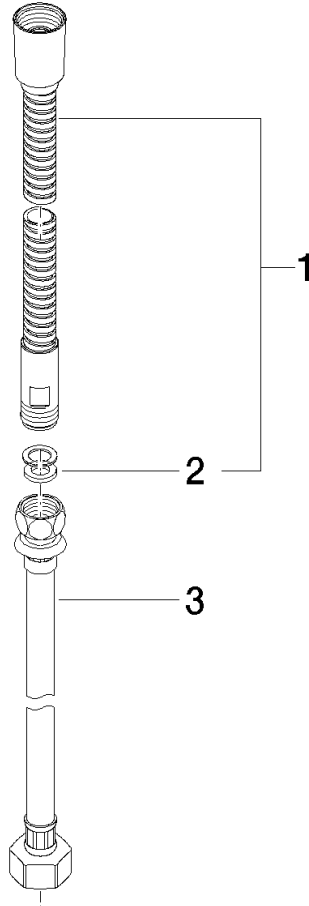

Metal shower hose in two parts 1/2" x 3/8" x 2250 mm - Champagne (22kt Gold)

IMO

28 323 970

Fits: IMO, LULU, MADISON, MEM, TARA, CL.1, LISSÉ, VAIA, META, CYO

	Champagne (22kt Gold)	28 323 970-47
	Chrome	28 323 970-00
	Brushed Platinum	28 323 970-06
	Platinum	28 323 970-08
	Durabross (23kt Gold)	28 323 970-09
	Dark Chrome	28 323 970-19
	Light Gold	28 323 970-26
	Brushed Light Gold	28 323 970-27
	Brushed Durabross (23kt Gold)	28 323 970-28
	Matte Black	28 323 970-33
	Brushed Bronze	28 323 970-42
	Brushed Champagne (22kt Gold)	28 323 970-46
	Brushed Chrome	28 323 970-93
	Brushed Dark Platinum	28 323 970-99

Metal shower hose in two parts 1/2" x 3/8" x 2250 mm - Champagne (22kt Gold)

IMO

28 323 970

Metal shower hose in two parts 1/2" x 3/8" x 2250 mm - Champagne (22kt Gold)

IMO

28 323 970

Metal shower hose in two parts 1/2" x 3/8" x 2250 mm - Champagne (22kt Gold)

IMO

28 323 970

Product version from 10/1/2023

Parts for other finishes can be found here: [Chrome](#)

Metal shower hose in two parts 1/2" x 3/8" x 2250 mm - Champagne (22kt Gold)

IMO

28 323 970

Spare parts list

Product version from 10/1/2023

No.	Item Number	Name	Quantity used	Delivery time
	28 322 970-47	Metal shower hose 1/2" x 3/8" x 1750 mm - Champagne (22kt Gold)	3	30