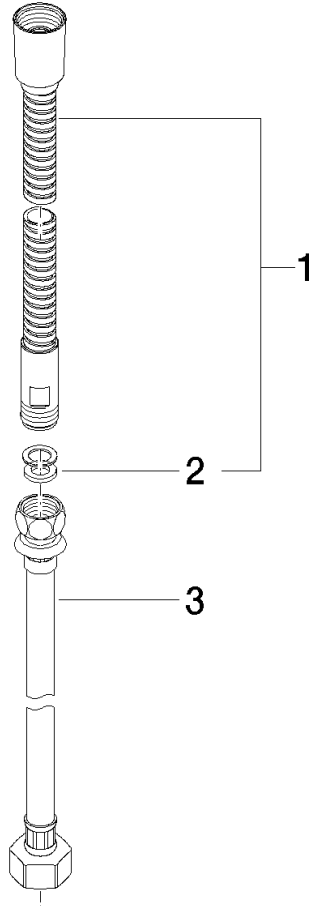

Metal shower hose in two parts 1/2" x 3/8" x 2250 mm - Brushed Chrome

IMO

28 323 970

Fits: IMO, LULU, MADISON, MEM, TARA,
CL.1, LISSÉ, VAIA, META, CYO

	Brushed Chrome	28 323 970-93
	Chrome	28 323 970-00
	Brushed Platinum	28 323 970-06
	Platinum	28 323 970-08
	Durabross (23kt Gold)	28 323 970-09
	Dark Chrome	28 323 970-19
	Light Gold	28 323 970-26
	Brushed Light Gold	28 323 970-27
	Brushed Durabross (23kt Gold)	28 323 970-28
	Matte Black	28 323 970-33
	Brushed Bronze	28 323 970-42
	Brushed Champagne (22kt Gold)	28 323 970-46
	Champagne (22kt Gold)	28 323 970-47
	Brushed Dark Platinum	28 323 970-99

Metal shower hose in two parts 1/2" x 3/8" x 2250 mm - Brushed Chrome

IMO

28 323 970

Metal shower hose in two parts 1/2" x 3/8" x 2250 mm - Brushed Chrome

IMO

28 323 970

28 323 970

Product version from 10/1/2023

Parts for other finishes can be found here: Chrome

Metal shower hose in two parts 1/2" x 3/8" x 2250 mm - Brushed Chrome

IMO

28 323 970

Spare parts list

Product version from 10/1/2023

No.	Item Number	Name	Quantity used	Delivery time
	28 322 970-93	Metal shower hose 1/2" x 3/8" x 1750 mm - Brushed Chrome	3	20