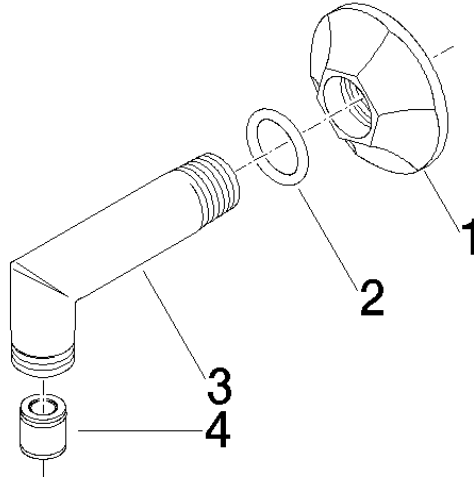

28 450 370

- 1/2" shower outlet
- rosette Ø 60 mm
- 1/2" connection
- WRAS 240502026

Intrinsic protection against back flow.

	Brushed Platinum	28 450 370-06
	Chrome	28 450 370-00
	Chrome	28 450 370-00 0010
	Brushed Platinum	28 450 370-06 0010
	Platinum	28 450 370-08
	Platinum	28 450 370-08 0010
	Durabass (23kt Gold)	28 450 370-09
	Durabass (23kt Gold)	28 450 370-09 0010
	Brushed Durabass (23kt Gold)	28 450 370-28
	Brushed Durabass (23kt Gold)	28 450 370-28 0010
	Brushed Dark Platinum	28 450 370-99
	Brushed Dark Platinum	28 450 370-99 0010

28 450 370

Flow rate chart

Certificates

Belgaqua\_21-381- WRAS\_240502026.  
27\_7.

28 450 370

Parts for other finishes can be found here: [Chrome](#)

### Spare parts list

No.	Item Number	Name	Quantity used	Delivery time
1	09 27 37 003-06	rosette	1	60
2	90 14 10 026 00 90	seal	1	2
3	09 11 03 021-06	connection	1	10
4	90 23 01 040 00 90	back-flow preventer	1	2