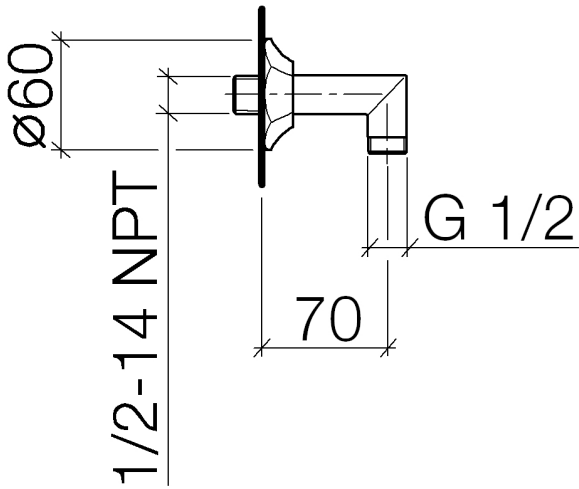

28 450 370

- 1/2" shower outlet
- rosette Ø 60 mm
- 1/2" connection
- WRAS 240502026

Intrinsic protection against back flow.

	Brushed Platinum	28 450 370-06
	Chrome	28 450 370-00
	Chrome	28 450 370-00 0010
	Brushed Platinum	28 450 370-06 0010
	Platinum	28 450 370-08
	Platinum	28 450 370-08 0010
	Durabass (23kt Gold)	28 450 370-09
	Durabass (23kt Gold)	28 450 370-09 0010
	Brushed Durabass (23kt Gold)	28 450 370-28
	Brushed Durabass (23kt Gold)	28 450 370-28 0010
	Brushed Dark Platinum	28 450 370-99
	Brushed Dark Platinum	28 450 370-99 0010

28 450 370

Flow rate chart

Certificates

Belgaqua\_21-381- WRAS\_240502026.  
27\_7.

28 450 370

Parts for other finishes can be found here: [Chrome](#)

### Spare parts list

No.	Item Number	Name	Quantity used	Delivery time
1	09 27 37 003-06	rosette	1	60
2	90 14 10 026 00 90	seal	1	2
3	09 11 03 021-06	connection	1	10
4	90 23 01 040 00 90	back-flow preventer	1	2