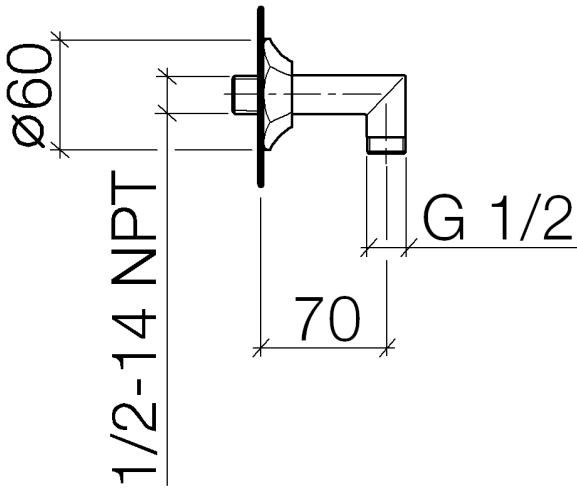

28 450 370

- 1/2" shower outlet
 - rosette Ø 60 mm
 - 1/2" connection
 - WRAS 240502026
- Intrinsic protection against back flow.**

Intrinsic protection against back flow.

	Platinum	28 450 370-08
	Chrome	28 450 370-00
	Chrome	28 450 370-00 0010
	Brushed Platinum	28 450 370-06
	Brushed Platinum	28 450 370-06 0010
	Platinum	28 450 370-08 0010
	Durabass (23kt Gold)	28 450 370-09
	Durabass (23kt Gold)	28 450 370-09 0010
	Brushed Durabass (23kt Gold)	28 450 370-28
	Brushed Durabass (23kt Gold)	28 450 370-28 0010
	Brushed Dark Platinum	28 450 370-99
	Brushed Dark Platinum	28 450 370-99 0010

Required miscellaneous

Concealed adapter - 35 080 970-90
0010

28 450 370

Flow rate chart

Codes & Standards

EN 1717

Scottish Water
Byelaws

UK Water Supply
Regulations

MADISON Wall elbow - Platinum

MADISON

28 450 370

Certificates

Belgaqua_21-381-2 WRAS_240502

28 450 370

Product version up to 7/6/2018

Product version from 7/6/2018

MADISON Wall elbow - Platinum

MADISON

28 450 370

Spare parts list

Product version up to 7/6/2018

Product version from 7/6/2018

No.	Item Number	Name	Quantity used	Delivery time
	09 27 37 003-08	rosette	4	40