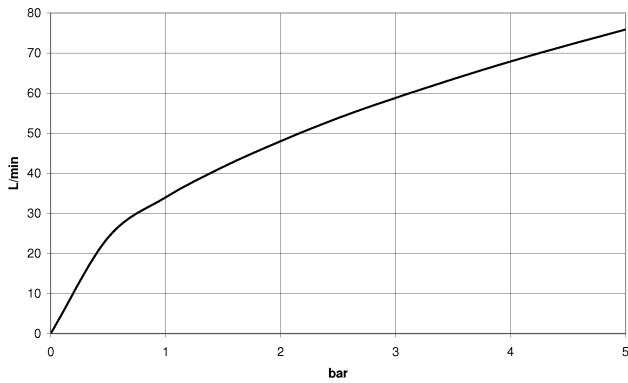

28 450 370

- 1/2" shower outlet
 - rosette Ø 60 mm
 - 1/2" connection
 - WRAS 240502026
- Intrinsic protection against back flow.**

Intrinsic protection against back flow.

	Platinum	28 450 370-08
	Chrome	28 450 370-00
	Chrome	28 450 370-00 0010
	Brushed Platinum	28 450 370-06
	Brushed Platinum	28 450 370-06 0010
	Platinum	28 450 370-08 0010
	Durabass (23kt Gold)	28 450 370-09
	Durabass (23kt Gold)	28 450 370-09 0010
	Brushed Durabass (23kt Gold)	28 450 370-28
	Brushed Durabass (23kt Gold)	28 450 370-28 0010
	Brushed Dark Platinum	28 450 370-99
	Brushed Dark Platinum	28 450 370-99 0010

Required miscellaneous

Concealed adapter - 35 080 970-90
0010

28 450 370

Flow rate chart

Codes & Standards

EN 1717

Scottish Water
Byelaws

UK Water Supply
Regulations