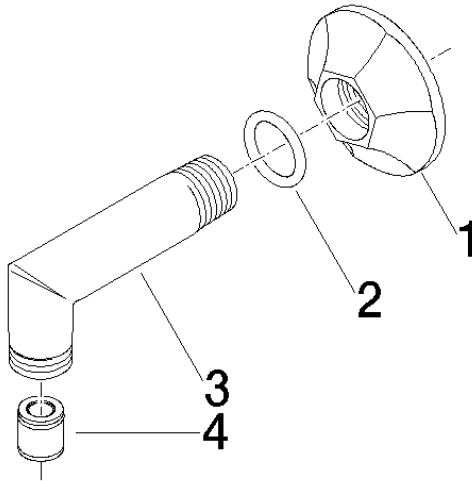

28 450 370

- 1/2" shower outlet
 - rosette Ø 60 mm
 - 1/2" connection
 - WRAS 240502026
- Intrinsic protection against back flow.**

Intrinsic protection against back flow.

	Platinum	28 450 370-08
	Chrome	28 450 370-00
	Chrome	28 450 370-00 0010
	Brushed Platinum	28 450 370-06
	Brushed Platinum	28 450 370-06 0010
	Platinum	28 450 370-08 0010
	Durabass (23kt Gold)	28 450 370-09
	Durabass (23kt Gold)	28 450 370-09 0010
	Brushed Durabass (23kt Gold)	28 450 370-28
	Brushed Durabass (23kt Gold)	28 450 370-28 0010
	Brushed Dark Platinum	28 450 370-99
	Brushed Dark Platinum	28 450 370-99 0010

Required miscellaneous

Concealed adapter - 35 080 970-90
0010

28 450 370

Flow rate chart

Codes & Standards

EN 1717

Scottish Water
Byelaws

UK Water Supply
Regulations

MADISON Wall elbow - Platinum

MADISON

28 450 370

Certificates

Belgaqua_21-381-2 WRAS_240502

28 450 370

Product version up to 7/6/2018

Product version from 7/6/2018

MADISON Wall elbow - Platinum

MADISON

28 450 370

Spare parts list

Product version up to 7/6/2018

Product version from 7/6/2018

No.	Item Number	Name	Quantity used	Delivery time
	09 27 37 003-08	rosette	4	40