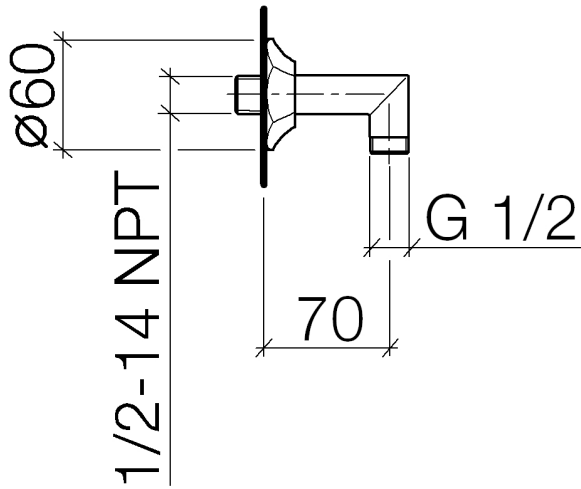

28 450 370

- 1/2" shower outlet
 - rosette Ø 60 mm
 - 1/2" connection
 - WRAS 240502026
- Intrinsic protection against back flow.**

Intrinsic protection against back flow.

	Durabronz (23kt Gold)	28 450 370-09
	Chrome	28 450 370-00
	Chrome	28 450 370-00 0010
	Brushed Platinum	28 450 370-06
	Brushed Platinum	28 450 370-06 0010
	Platinum	28 450 370-08
	Platinum	28 450 370-08 0010
	Durabronz (23kt Gold)	28 450 370-09 0010
	Brushed Durabronz (23kt Gold)	28 450 370-28
	Brushed Durabronz (23kt Gold)	28 450 370-28 0010
	Brushed Dark Platinum	28 450 370-99
	Brushed Dark Platinum	28 450 370-99 0010

Required miscellaneous

Concealed adapter -

35 080 970-90
0010

28 450 370

Flow rate chart

Certificates

Belgaqua_21-381- WRAS_240502026.
27_7.

28 450 370

Spare parts list

No.	Item Number	Name	Quantity used	Delivery time
1	09 27 37 003-09	rosette	1	40
2	90 14 10 026 00 90	seal	1	2
3	09 11 03 021-09	connection	1	40
4	90 23 01 040 00 90	back-flow preventer	1	2