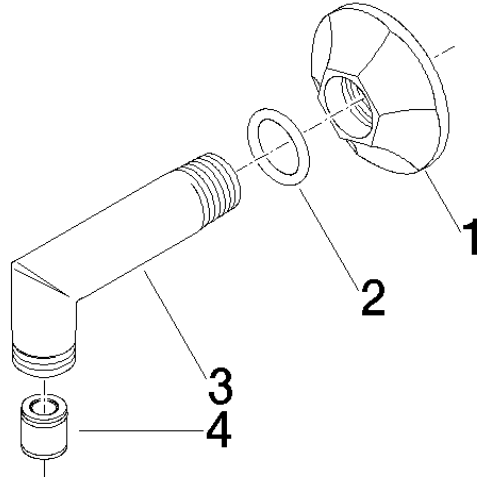

28 450 370

- 1/2" shower outlet
 - rosette Ø 60 mm
 - 1/2" connection
 - WRAS 240502026
- Intrinsic protection against back flow.**

Intrinsic protection against back flow.

	Durabronz (23kt Gold)	28 450 370-09
	Chrome	28 450 370-00
	Chrome	28 450 370-00 0010
	Brushed Platinum	28 450 370-06
	Brushed Platinum	28 450 370-06 0010
	Platinum	28 450 370-08
	Platinum	28 450 370-08 0010
	Durabronz (23kt Gold)	28 450 370-09 0010
	Brushed Durabronz (23kt Gold)	28 450 370-28
	Brushed Durabronz (23kt Gold)	28 450 370-28 0010
	Brushed Dark Platinum	28 450 370-99
	Brushed Dark Platinum	28 450 370-99 0010

Required miscellaneous

Concealed adapter -

35 080 970-90
0010

28 450 370

Flow rate chart

Certificates

Belgaqua_21-381- WRAS_240502026.
27_7.

28 450 370

Spare parts list

No.	Item Number	Name	Quantity used	Delivery time
1	09 27 37 003-09	rosette	1	40
2	90 14 10 026 00 90	seal	1	2
3	09 11 03 021-09	connection	1	40
4	90 23 01 040 00 90	back-flow preventer	1	2