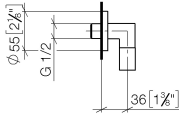

28 450 625

- 3/8" shower outlet
 - rosette Ø 55 mm
 - 1/2" connection
 - WRAS 1811023
- Intrinsic protection against back flow.**

Intrinsic protection against back flow.

Fits: TARA, META

	Chrome	28 450 625-00
	Brushed Platinum	28 450 625-06
	Platinum	28 450 625-08
	Dark Chrome	28 450 625-19
	Light Gold	28 450 625-26
	Brushed Light Gold	28 450 625-27
	Brushed Durabronze (23kt Gold)	28 450 625-28
	Matte Black	28 450 625-33
	Brushed Bronze	28 450 625-42
	Brushed Champagne (22kt Gold)	28 450 625-46
	Champagne (22kt Gold)	28 450 625-47
	Brushed Chrome	28 450 625-93
	Brushed Dark Platinum	28 450 625-99

Required miscellaneous

Concealed adapter -

35 080 970-90
0010

28 450 625

mm [inches]

Flow rate chart

Codes & Standards

ASME
A112.18.1/CSA
B125.1

Wall elbow - Chrome

TARA

28 450 625

Certificates

IAPMO_4976 (5). WRAS_1811023. Belgaqua_21-381-27_7. ACS_20 ACC LY 739.

28 450 625

Spare parts list

No.	Item Number	Name	Quantity used	Delivery time
1	90 14 10 026 00 90	seal	1	2
2	09 27 22 503-00	rosette	1	10
3	09 16 01 014 90	ring	1	2
4	90 23 01 141 00 90	back-flow preventer	2	2
5	09 11 03 036-00	connection	1	10
6	90 21 02 069 00-00	cover	1	10