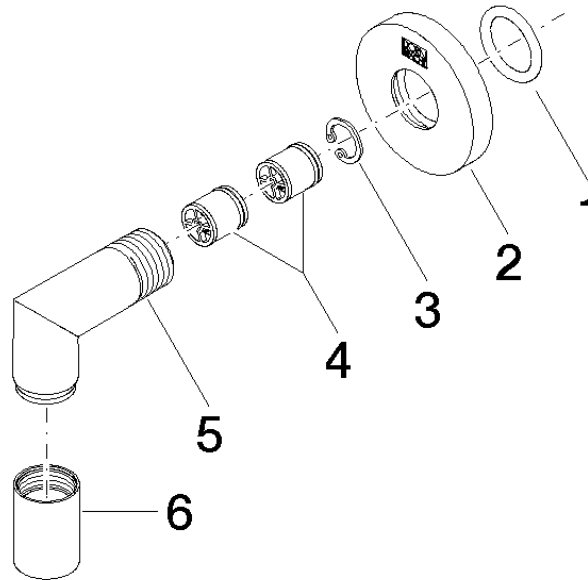

28 450 625

- 3/8" shower outlet
 - rosette Ø 55 mm
 - 1/2" connection
 - WRAS 1811023
- Intrinsic protection against back flow.**

Intrinsic protection against back flow.

Fits: TARA, META

	Chrome	28 450 625-00
	Brushed Platinum	28 450 625-06
	Platinum	28 450 625-08
	Dark Chrome	28 450 625-19
	Light Gold	28 450 625-26
	Brushed Light Gold	28 450 625-27
	Brushed Durabronze (23kt Gold)	28 450 625-28
	Matte Black	28 450 625-33
	Brushed Bronze	28 450 625-42
	Brushed Champagne (22kt Gold)	28 450 625-46
	Champagne (22kt Gold)	28 450 625-47
	Brushed Chrome	28 450 625-93
	Brushed Dark Platinum	28 450 625-99

Required miscellaneous

Concealed adapter -

35 080 970-90
0010

28 450 625

mm [inches]

Flow rate chart

Codes & Standards

ASME
A112.18.1/CSA
B125.1

Wall elbow - Chrome

TARA

28 450 625

Certificates

IAPMO_4976 (5). WRAS_1811023. Belgaqua_21-381-27_7. ACS_20 ACC LY 739.

28 450 625

Spare parts list

No.	Item Number	Name	Quantity used	Delivery time
1	90 14 10 026 00 90	seal	1	2
2	09 27 22 503-00	rosette	1	10
3	09 16 01 014 90	ring	1	2
4	90 23 01 141 00 90	back-flow preventer	2	2
5	09 11 03 036-00	connection	1	10
6	90 21 02 069 00-00	cover	1	10