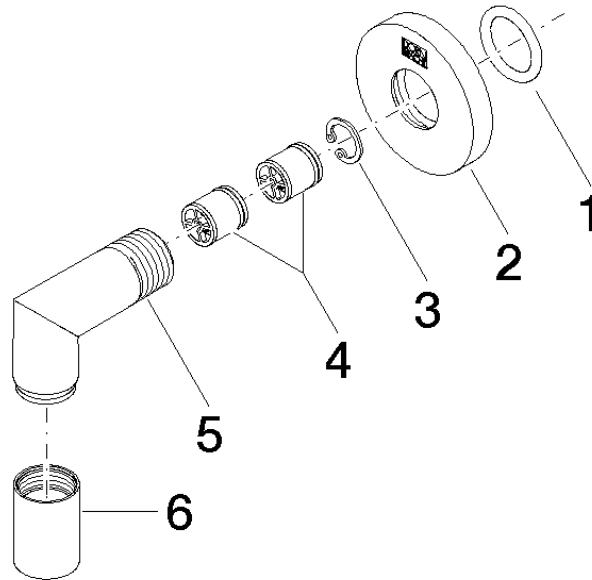

28 450 625

- 3/8" shower outlet
 - rosette Ø 55 mm
 - 1/2" connection
 - WRAS 1811023
- Intrinsic protection against back flow.**

Intrinsic protection against back flow.

Fits: TARA, META

	Brushed Platinum	28 450 625-06
	Chrome	28 450 625-00
	Platinum	28 450 625-08
	Dark Chrome	28 450 625-19
	Light Gold	28 450 625-26
	Brushed Light Gold	28 450 625-27
	Brushed Durabrass (23kt Gold)	28 450 625-28
	Matte Black	28 450 625-33
	Brushed Bronze	28 450 625-42
	Brushed Champagne (22kt Gold)	28 450 625-46
	Champagne (22kt Gold)	28 450 625-47
	Brushed Chrome	28 450 625-93
	Brushed Dark Platinum	28 450 625-99

Required miscellaneous

Concealed adapter -

35 080 970-90
0010

28 450 625

mm [inches]

Flow rate chart

Codes & Standards

ASME
A112.18.1/CSA
B125.1

Wall elbow - Brushed Platinum

TARA

28 450 625

Certificates

IAPMO_4976 (5). WRAS_1811023. Belgaqua_21-381-
27_7. ACS_20 ACC LY 739.

28 450 625

Spare parts list

No.	Item Number	Name	Quantity used	Delivery time
1	90 14 10 026 00 90	seal	1	2
2	09 27 22 503-06	rosette	1	10
3	09 16 01 014 90	ring	1	2
4	90 23 01 141 00 90	back-flow preventer	2	2
6	90 21 02 069 00-06	cover	1	10