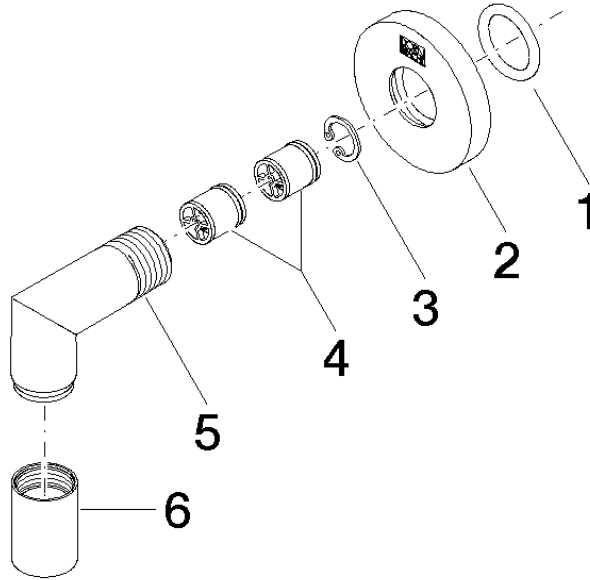

28 450 625

- 3/8" shower outlet
 - rosette Ø 55 mm
 - 1/2" connection
 - WRAS 1811023
- Intrinsic protection against back flow.**

Intrinsic protection against back flow.

Fits: TARA, META

	Platinum	28 450 625-08
	Chrome	28 450 625-00
	Brushed Platinum	28 450 625-06
	Dark Chrome	28 450 625-19
	Light Gold	28 450 625-26
	Brushed Light Gold	28 450 625-27
	Brushed Durabronze (23kt Gold)	28 450 625-28
	Matte Black	28 450 625-33
	Brushed Bronze	28 450 625-42
	Brushed Champagne (22kt Gold)	28 450 625-46
	Champagne (22kt Gold)	28 450 625-47
	Brushed Chrome	28 450 625-93
	Brushed Dark Platinum	28 450 625-99

Required miscellaneous

Concealed adapter -

35 080 970-90
0010

28 450 625

mm [inches]

Flow rate chart

Codes & Standards

ASME
A112.18.1/CSA
B125.1

Wall elbow - Platinum

TARA

28 450 625

Certificates

IAPMO_4976 (5). WRAS_1811023. Belgaqua_21-381-27_7. ACS_20 ACC LY 739.

28 450 625

Spare parts list

No.	Item Number	Name	Quantity used	Delivery time
1	90 14 10 026 00 90	seal	1	2
2	09 27 22 503-08	rosette	1	40
3	09 16 01 014 90	ring	1	2
4	90 23 01 141 00 90	back-flow preventer	2	2
5	09 11 03 036-08	connection	1	40
6	90 21 02 069 00-08	cover	1	40