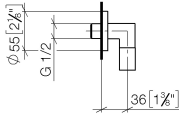

28 450 625

- 3/8" shower outlet
 - rosette Ø 55 mm
 - 1/2" connection
 - WRAS 1811023
- Intrinsic protection against back flow.**

Intrinsic protection against back flow.

Fits: TARA, META

	Dark Chrome	28 450 625-19
	Chrome	28 450 625-00
	Brushed Platinum	28 450 625-06
	Platinum	28 450 625-08
	Light Gold	28 450 625-26
	Brushed Light Gold	28 450 625-27
	Brushed Durabronze (23kt Gold)	28 450 625-28
	Matte Black	28 450 625-33
	Brushed Bronze	28 450 625-42
	Brushed Champagne (22kt Gold)	28 450 625-46
	Champagne (22kt Gold)	28 450 625-47
	Brushed Chrome	28 450 625-93
	Brushed Dark Platinum	28 450 625-99

Required miscellaneous

Concealed adapter -

35 080 970-90
0010

28 450 625

mm [inches]

Flow rate chart

Codes & Standards

ASME
A112.18.1/CSA
B125.1

Wall elbow - Dark Chrome

TARA

28 450 625

Certificates

Belgaqua_21-381-
27_7.

28 450 625