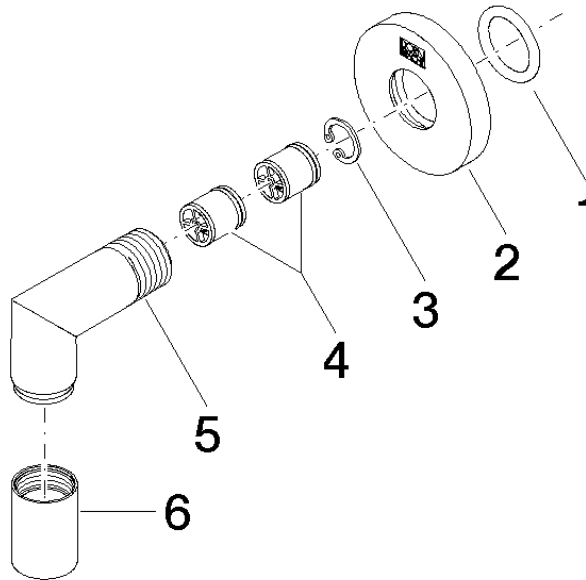

28 450 625

- 3/8" shower outlet
- rosette Ø 55 mm
- 1/2" connection
- WRAS 1811023

Intrinsic protection against back flow.

Fits: TARA, META

	Brushed Light Gold	28 450 625-27
	Chrome	28 450 625-00
	Brushed Platinum	28 450 625-06
	Platinum	28 450 625-08
	Dark Chrome	28 450 625-19
	Light Gold	28 450 625-26
	Brushed Durabronze (23kt Gold)	28 450 625-28
	Matte Black	28 450 625-33
	Brushed Bronze	28 450 625-42
	Brushed Champagne (22kt Gold)	28 450 625-46
	Champagne (22kt Gold)	28 450 625-47
	Brushed Chrome	28 450 625-93
	Brushed Dark Platinum	28 450 625-99

28 450 625

mm [inches]

Flow rate chart

Codes & Standards

ASME
A112.18.1/CSA
B125.1

28 450 625

Parts for other finishes can be found here: [Chrome](#)

Spare parts list

No.	Item Number	Name	Quantity used	Delivery time
1	90 14 10 026 00 90	seal	1	2
2	09 27 22 503-27	rosette	1	60
3	09 16 01 014 90	ring	1	2
4	90 23 01 141 00 90	back-flow preventer	2	2
5	09 11 03 036-27	connection	1	60
6	90 21 02 069 00-27	cover	1	30