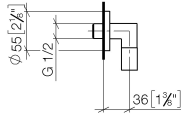

28 450 625

- 3/8" shower outlet
- rosette Ø 55 mm
- 1/2" connection
- WRAS 1811023

Intrinsic protection against back flow.

Fits: TARA, META

	Brushed Durabross (23kt Gold)	28 450 625-28
	Chrome	28 450 625-00
	Brushed Platinum	28 450 625-06
	Platinum	28 450 625-08
	Dark Chrome	28 450 625-19
	Light Gold	28 450 625-26
	Brushed Light Gold	28 450 625-27
	Matte Black	28 450 625-33
	Brushed Bronze	28 450 625-42
	Brushed Champagne (22kt Gold)	28 450 625-46
	Champagne (22kt Gold)	28 450 625-47
	Brushed Chrome	28 450 625-93
	Brushed Dark Platinum	28 450 625-99

28 450 625

mm [inches]

Flow rate chart

Codes & Standards

ASME
A112.18.1/CSA
B125.1

Wall elbow - Brushed Durabronz (23kt Gold)

TARA

28 450 625

Certificates

WRAS_1811023. Belgaqua_21-381- ACS_20 ACC LY 739.
27_7.

28 450 625

Parts for other finishes can be found here: [Chrome](#)

Spare parts list

No.	Item Number	Name	Quantity used	Delivery time
1	90 14 10 026 00 90	seal	1	2
2	09 27 22 503-28	rosette	1	20
3	09 16 01 014 90	ring	1	2
4	90 23 01 141 00 90	back-flow preventer	2	2
5	09 11 03 036-28	connection	1	20
6	90 21 02 069 00-28	cover	1	20