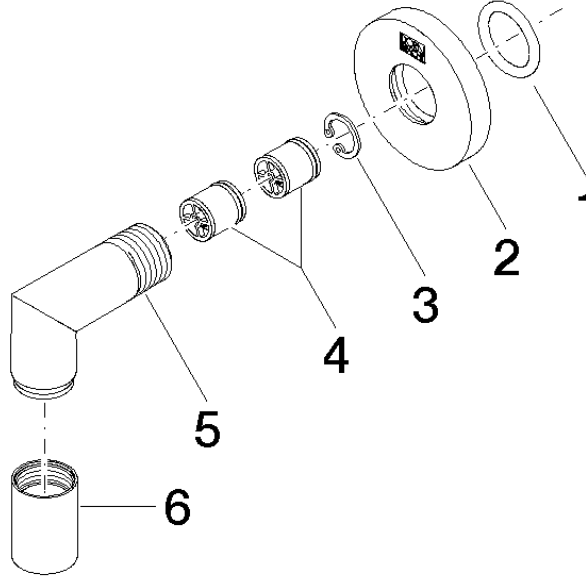

28 450 625

- 3/8" shower outlet
- rosette Ø 55 mm
- 1/2" connection
- WRAS 1811023

Intrinsic protection against back flow.

Fits: TARA, META

	Brushed Durabross (23kt Gold)	28 450 625-28
	Chrome	28 450 625-00
	Brushed Platinum	28 450 625-06
	Platinum	28 450 625-08
	Dark Chrome	28 450 625-19
	Light Gold	28 450 625-26
	Brushed Light Gold	28 450 625-27
	Matte Black	28 450 625-33
	Brushed Bronze	28 450 625-42
	Brushed Champagne (22kt Gold)	28 450 625-46
	Champagne (22kt Gold)	28 450 625-47
	Brushed Chrome	28 450 625-93
	Brushed Dark Platinum	28 450 625-99

28 450 625

mm [inches]

Flow rate chart

Codes & Standards

ASME
A112.18.1/CSA
B125.1

Wall elbow - Brushed Durabronz (23kt Gold)

TARA

28 450 625

Certificates

WRAS_1811023. Belgaqua_21-381- ACS_20 ACC LY 739.
27_7.

28 450 625

Parts for other finishes can be found here: [Chrome](#)

Spare parts list

No.	Item Number	Name	Quantity used	Delivery time
1	90 14 10 026 00 90	seal	1	2
2	09 27 22 503-28	rosette	1	20
3	09 16 01 014 90	ring	1	2
4	90 23 01 141 00 90	back-flow preventer	2	2
5	09 11 03 036-28	connection	1	20
6	90 21 02 069 00-28	cover	1	20