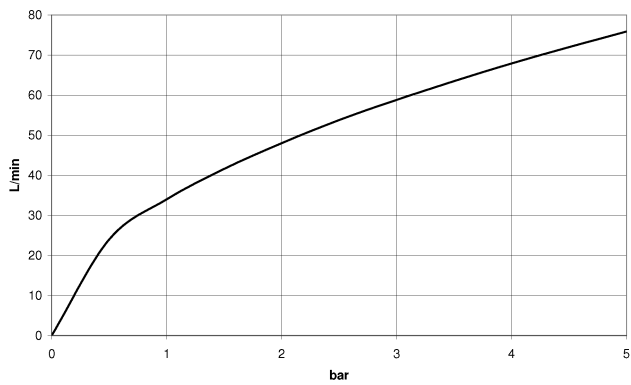

28 450 625

- 3/8" shower outlet
  - rosette Ø 55 mm
  - 1/2" connection
  - WRAS 1811023
- Intrinsic protection against back flow.**

Intrinsic protection against back flow.

Fits: TARA, META

	Matte Black	28 450 625-33
	Chrome	28 450 625-00
	Brushed Platinum	28 450 625-06
	Platinum	28 450 625-08
	Dark Chrome	28 450 625-19
	Light Gold	28 450 625-26
	Brushed Light Gold	28 450 625-27
	Brushed Durabronze (23kt Gold)	28 450 625-28
	Brushed Bronze	28 450 625-42
	Brushed Champagne (22kt Gold)	28 450 625-46
	Champagne (22kt Gold)	28 450 625-47
	Brushed Chrome	28 450 625-93
	Brushed Dark Platinum	28 450 625-99

Required miscellaneous

Concealed adapter -

35 080 970-90  
0010

28 450 625

mm [inches]

### Flow rate chart