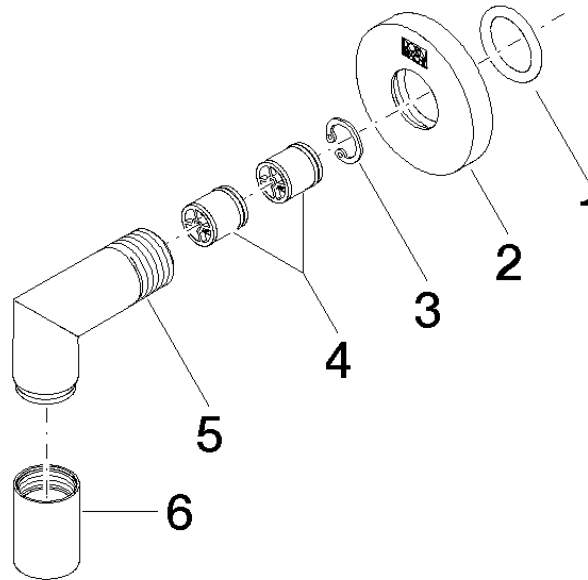

28 450 625

- 3/8" shower outlet
  - rosette Ø 55 mm
  - 1/2" connection
  - WRAS 1811023
- Intrinsic protection against back flow.**

Intrinsic protection against back flow.

Fits: TARA, META

	Matte Black	28 450 625-33
	Chrome	28 450 625-00
	Brushed Platinum	28 450 625-06
	Platinum	28 450 625-08
	Dark Chrome	28 450 625-19
	Light Gold	28 450 625-26
	Brushed Light Gold	28 450 625-27
	Brushed Durabronze (23kt Gold)	28 450 625-28
	Brushed Bronze	28 450 625-42
	Brushed Champagne (22kt Gold)	28 450 625-46
	Champagne (22kt Gold)	28 450 625-47
	Brushed Chrome	28 450 625-93
	Brushed Dark Platinum	28 450 625-99

## Wall elbow - Matte Black

TARA

28 450 625

### Spare parts list

No.	Item Number	Name	Quantity used	Delivery time
1	90 14 10 026 00 90	seal	1	2
2	09 27 22 503-33	rosette	1	30
3	09 16 01 014 90	ring	1	2
4	90 23 01 141 00 90	back-flow preventer	2	2
5	09 11 03 036-33	connection	1	30
6	90 21 02 069 00-33	cover	1	30