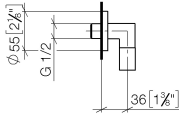

28 450 625

- 3/8" shower outlet
  - rosette Ø 55 mm
  - 1/2" connection
  - WRAS 1811023
- Intrinsic protection against back flow.**

Intrinsic protection against back flow.

Fits: TARA, META

	Matte Black	28 450 625-33
	Chrome	28 450 625-00
	Brushed Platinum	28 450 625-06
	Platinum	28 450 625-08
	Dark Chrome	28 450 625-19
	Light Gold	28 450 625-26
	Brushed Light Gold	28 450 625-27
	Brushed Durabronze (23kt Gold)	28 450 625-28
	Brushed Bronze	28 450 625-42
	Brushed Champagne (22kt Gold)	28 450 625-46
	Champagne (22kt Gold)	28 450 625-47
	Brushed Chrome	28 450 625-93
	Brushed Dark Platinum	28 450 625-99

Required miscellaneous

Concealed adapter -

35 080 970-90  
0010

28 450 625

mm [inches]

### Flow rate chart