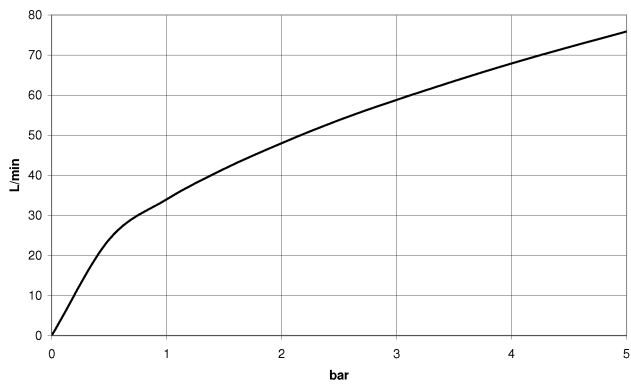

28 450 625

- 3/8" shower outlet
- rosette Ø 55 mm
- 1/2" connection
- WRAS 1811023

Intrinsic protection against back flow.

Fits: TARA, META

	Brushed Bronze	28 450 625-42
	Chrome	28 450 625-00
	Brushed Platinum	28 450 625-06
	Platinum	28 450 625-08
	Dark Chrome	28 450 625-19
	Light Gold	28 450 625-26
	Brushed Light Gold	28 450 625-27
	Brushed Durabrass (23kt Gold)	28 450 625-28
	Matte Black	28 450 625-33
	Brushed Champagne (22kt Gold)	28 450 625-46
	Champagne (22kt Gold)	28 450 625-47
	Brushed Chrome	28 450 625-93
	Brushed Dark Platinum	28 450 625-99

28 450 625

mm [inches]

### Flow rate chart