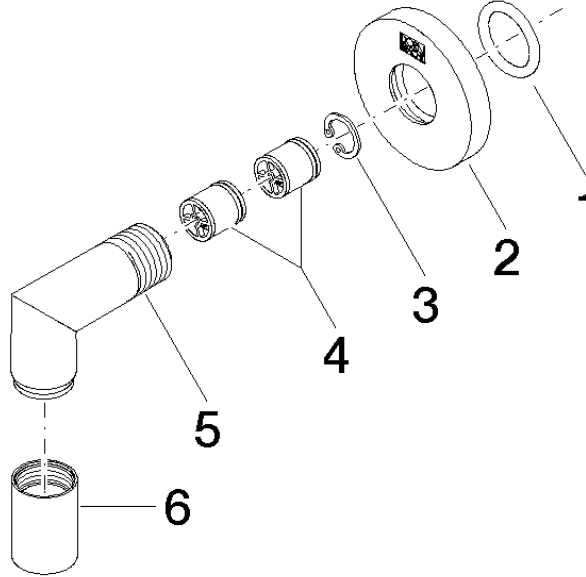

28 450 625

- 3/8" shower outlet
- rosette Ø 55 mm
- 1/2" connection
- WRAS 1811023

Intrinsic protection against back flow.

Fits: TARA, META

	Brushed Bronze	28 450 625-42
	Chrome	28 450 625-00
	Brushed Platinum	28 450 625-06
	Platinum	28 450 625-08
	Dark Chrome	28 450 625-19
	Light Gold	28 450 625-26
	Brushed Light Gold	28 450 625-27
	Brushed Durabrass (23kt Gold)	28 450 625-28
	Matte Black	28 450 625-33
	Brushed Champagne (22kt Gold)	28 450 625-46
	Champagne (22kt Gold)	28 450 625-47
	Brushed Chrome	28 450 625-93
	Brushed Dark Platinum	28 450 625-99

28 450 625

mm [inches]

### Flow rate chart

### Spare parts list

No.	Item Number	Name	Quantity used	Delivery time
1	90 14 10 026 00 90	seal	1	2
2	09 27 22 503-42	rosette	1	60
3	09 16 01 014 90	ring	1	2
4	90 23 01 141 00 90	back-flow preventer	2	2
5	09 11 03 036-42	connection	1	60
6	90 21 02 069 00-42	cover	1	30