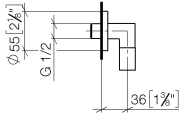

28 450 625

- 3/8" shower outlet
- rosette Ø 55 mm
- 1/2" connection
- WRAS 1811023

Intrinsic protection against back flow.

Fits: TARA, META

	Brushed Bronze	28 450 625-42
	Chrome	28 450 625-00
	Brushed Platinum	28 450 625-06
	Platinum	28 450 625-08
	Dark Chrome	28 450 625-19
	Light Gold	28 450 625-26
	Brushed Light Gold	28 450 625-27
	Brushed Durabrass (23kt Gold)	28 450 625-28
	Matte Black	28 450 625-33
	Brushed Champagne (22kt Gold)	28 450 625-46
	Champagne (22kt Gold)	28 450 625-47
	Brushed Chrome	28 450 625-93
	Brushed Dark Platinum	28 450 625-99

28 450 625

mm [inches]

### Flow rate chart

### Spare parts list

No.	Item Number	Name	Quantity used	Delivery time
1	90 14 10 026 00 90	seal	1	2
2	09 27 22 503-42	rosette	1	60
3	09 16 01 014 90	ring	1	2
4	90 23 01 141 00 90	back-flow preventer	2	2
5	09 11 03 036-42	connection	1	60
6	90 21 02 069 00-42	cover	1	30