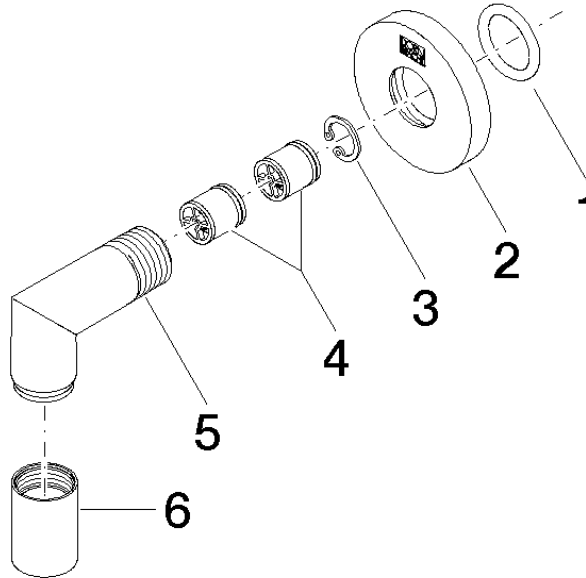

Wall elbow - Brushed Champagne (22kt Gold)

TARA

28 450 625

- 3/8" shower outlet
  - rosette Ø 55 mm
  - 1/2" connection
  - WRAS 1811023
- Intrinsic protection against back flow.**

Intrinsic protection against back flow.

## Wall elbow - Brushed Champagne (22kt Gold)

---

TARA

28 450 625

### Spare parts list

No.	Item Number	Name	Quantity used	Delivery time
1	90 14 10 026 00 90	seal	1	2
2	09 27 22 503-46	rosette	1	30
3	09 16 01 014 90	ring	1	2
4	90 23 01 141 00 90	back-flow preventer	2	2
5	09 11 03 036-46	connection	1	30
6	90 21 02 069 00-46	cover	1	30