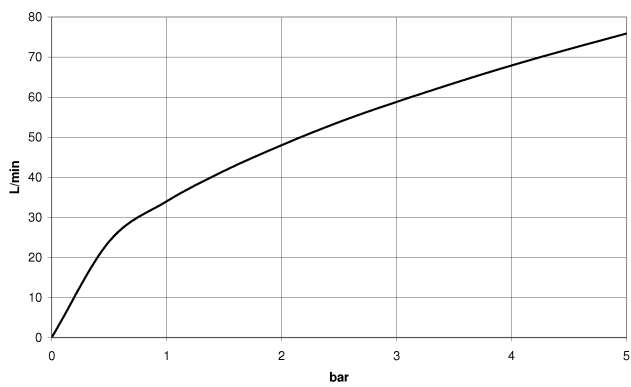

Wall elbow - Brushed Champagne (22kt Gold)

TARA

28 450 625

- 3/8" shower outlet
  - rosette Ø 55 mm
  - 1/2" connection
  - WRAS 1811023
- Intrinsic protection against back flow.**

Intrinsic protection against back flow.

Required miscellaneous

**Concealed adapter -** 35 080 970-90  
0010

28 450 625

mm [inches]

### Flow rate chart