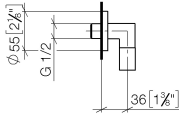

28 450 625

- 3/8" shower outlet
- rosette Ø 55 mm
- 1/2" connection
- WRAS 1811023

Intrinsic protection against back flow.

Fits: TARA, META

	Brushed Chrome	28 450 625-93
	Chrome	28 450 625-00
	Brushed Platinum	28 450 625-06
	Platinum	28 450 625-08
	Dark Chrome	28 450 625-19
	Light Gold	28 450 625-26
	Brushed Light Gold	28 450 625-27
	Brushed Durabronze (23kt Gold)	28 450 625-28
	Matte Black	28 450 625-33
	Brushed Bronze	28 450 625-42
	Brushed Champagne (22kt Gold)	28 450 625-46
	Champagne (22kt Gold)	28 450 625-47
	Brushed Dark Platinum	28 450 625-99

28 450 625

mm [inches]

Flow rate chart

Codes & Standards

ASME
A112.18.1/CSA
B125.1

Wall elbow - Brushed Chrome

TARA

28 450 625