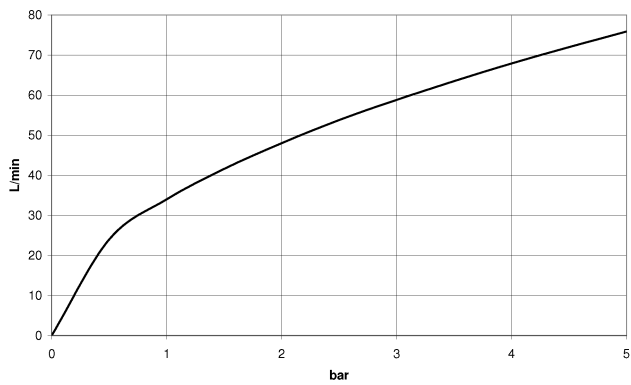

28 450 625

- 3/8" shower outlet
- rosette Ø 55 mm
- 1/2" connection
- WRAS 1811023

Intrinsic protection against back flow.

Fits: TARA, META

	Brushed Chrome	28 450 625-93
	Chrome	28 450 625-00
	Brushed Platinum	28 450 625-06
	Platinum	28 450 625-08
	Dark Chrome	28 450 625-19
	Light Gold	28 450 625-26
	Brushed Light Gold	28 450 625-27
	Brushed Durabronze (23kt Gold)	28 450 625-28
	Matte Black	28 450 625-33
	Brushed Bronze	28 450 625-42
	Brushed Champagne (22kt Gold)	28 450 625-46
	Champagne (22kt Gold)	28 450 625-47
	Brushed Dark Platinum	28 450 625-99

28 450 625

mm [inches]

Flow rate chart

Codes & Standards

ASME
A112.18.1/CSA
B125.1

Wall elbow - Brushed Chrome

TARA

28 450 625