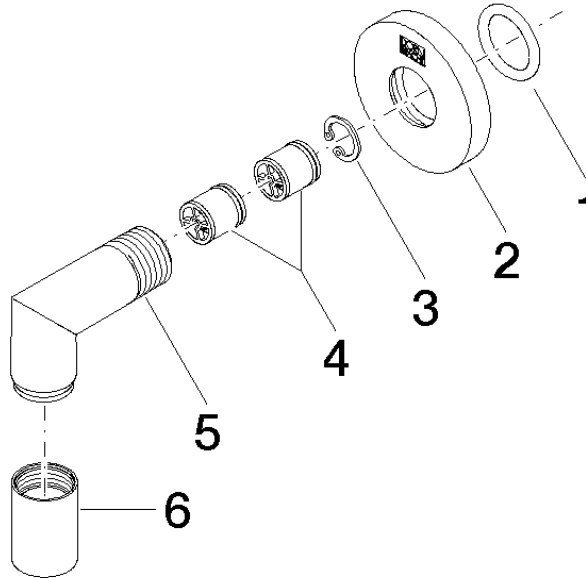

28 450 625

- 3/8" shower outlet
- rosette Ø 55 mm
- 1/2" connection
- WRAS 1811023

Intrinsic protection against back flow.

Fits: TARA, META

	Brushed Chrome	28 450 625-93
	Chrome	28 450 625-00
	Brushed Platinum	28 450 625-06
	Platinum	28 450 625-08
	Dark Chrome	28 450 625-19
	Light Gold	28 450 625-26
	Brushed Light Gold	28 450 625-27
	Brushed Durabronze (23kt Gold)	28 450 625-28
	Matte Black	28 450 625-33
	Brushed Bronze	28 450 625-42
	Brushed Champagne (22kt Gold)	28 450 625-46
	Champagne (22kt Gold)	28 450 625-47
	Brushed Dark Platinum	28 450 625-99

28 450 625

mm [inches]

Flow rate chart

Codes & Standards

ASME
A112.18.1/CSA
B125.1

Wall elbow - Brushed Chrome

TARA

28 450 625

Certificates

WRAS_1811023. Belgaqua_21-381- IAPMO_4976 (2). ACS_20 ACC LY 739.
27_7.

28 450 625

Parts for other finishes can be found here: [Chrome](#)

Spare parts list

No.	Item Number	Name	Quantity used	Delivery time
1	90 14 10 026 00 90	seal	1	2
2	09 27 22 503-93	rosette	1	20
3	09 16 01 014 90	ring	1	2
4	90 23 01 141 00 90	back-flow preventer	2	2
5	09 11 03 036-93	connection	1	20
6	90 21 02 069 00-93	cover	1	-