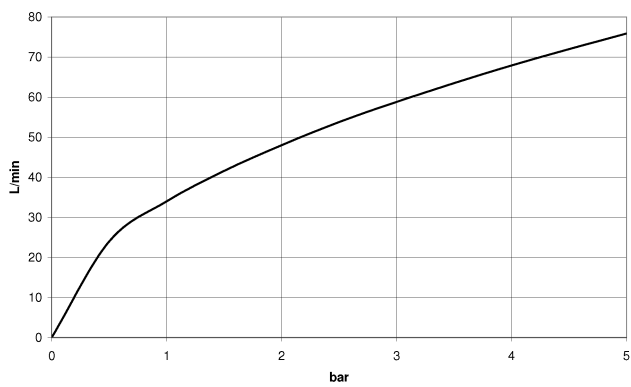

Required miscellaneous

**Concealed adapter -**

35 080 970-90  
0010

28 450 625

mm [inches]

### Flow rate chart