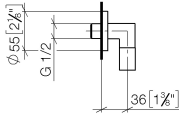

Required miscellaneous

**Concealed adapter -**

35 080 970-90  
0010

28 450 625

mm [inches]

### Flow rate chart