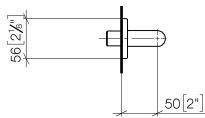

28 450 710

- 3/8" shower outlet
 - rosette 78 x 55 mm
 - 1/2" connection
 - WRAS 2310091
- Intrinsic protection against back flow.**

Intrinsic protection against back flow.

Chrome

28 450 710-00

Brushed Platinum

28 450 710-06

Required miscellaneous

Concealed adapter -

35 080 970-90
0010

28 450 710

mm [inches]

Flow rate chart

Codes & Standards

ASME
A112.18.1/CSA
B125.1

LULU Wall elbow - Chrome

LULU

28 450 710

Certificates

IAPMO_4976 (5). Belgaqua_21-381- WRAS_2310091. WRAS_1807022.
27_7.

28 450 710

Spare parts list

No.	Item Number	Name	Quantity used	Delivery time
1	09 16 01 014 90	ring	1	2
2	90 23 01 040 00 90	back-flow preventer	1	2
3	09 24 03 116 20 90	nipple	1	2
4	09 14 10 008 90	seal	1	2
5	09 14 10 142 90	seal	1	2
6	09 30 30 054 90	screw	1	2
7	09 31 11 026 90	pin	1	2
8	09 27 71 002-00	rosette	1	10
9	09 11 03 026 20-00	connection	1	60
10	09 31 11 005 90	pin	1	2
11	90 14 10 077 00 90	seal	1	2
12	09 24 03 107 20 90	nipple	1	2
13	90 21 02 069 00-00	cover	1	10