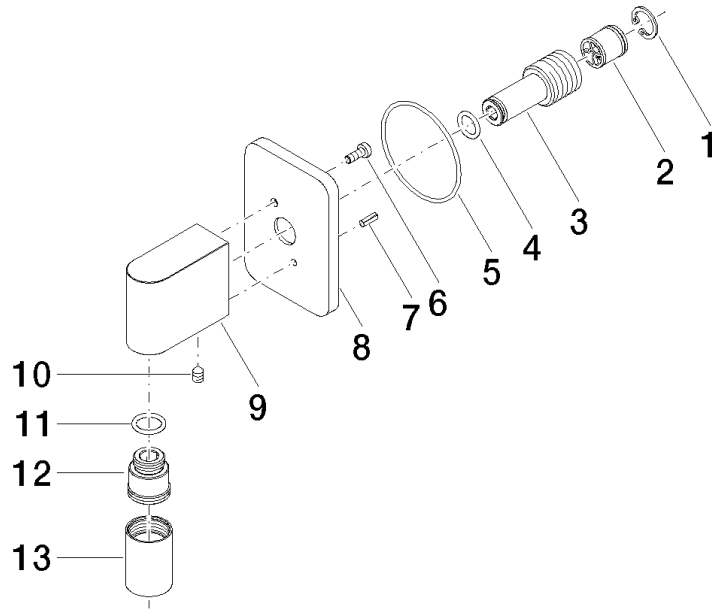

28 450 710

- 3/8" shower outlet
 - rosette 78 x 55 mm
 - 1/2" connection
 - WRAS 2310091
- Intrinsic protection against back flow.**

Intrinsic protection against back flow.

Chrome

28 450 710-00

Brushed Platinum

28 450 710-06

Required miscellaneous

Concealed adapter -

35 080 970-90
0010

28 450 710

mm [inches]

Flow rate chart

Codes & Standards

ASME
A112.18.1/CSA
B125.1

LULU Wall elbow - Chrome

LULU

28 450 710

Certificates

IAPMO_4976 (5). Belgaqua_21-381- WRAS_2310091. WRAS_1807022.
27_7.

28 450 710

Spare parts list

No.	Item Number	Name	Quantity used	Delivery time
1	09 16 01 014 90	ring	1	2
2	90 23 01 040 00 90	back-flow preventer	1	2
3	09 24 03 116 20 90	nipple	1	2
4	09 14 10 008 90	seal	1	2
5	09 14 10 142 90	seal	1	2
6	09 30 30 054 90	screw	1	2
7	09 31 11 026 90	pin	1	2
8	09 27 71 002-00	rosette	1	10
9	09 11 03 026 20-00	connection	1	60
10	09 31 11 005 90	pin	1	2
11	90 14 10 077 00 90	seal	1	2
12	09 24 03 107 20 90	nipple	1	2
13	90 21 02 069 00-00	cover	1	10