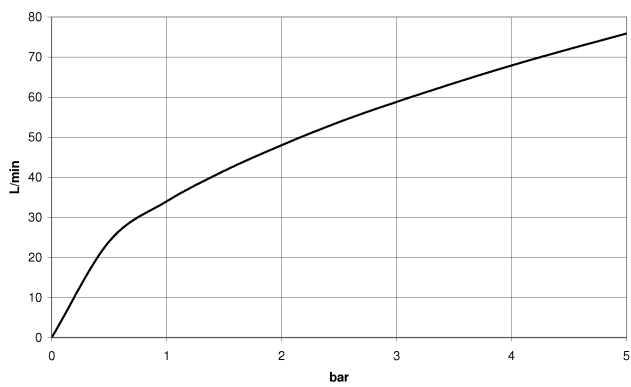

28 450 710

- 3/8" shower outlet
 - rosette 78 x 55 mm
 - 1/2" connection
 - WRAS 2310091
- Intrinsic protection against back flow.**

Intrinsic protection against back flow.

Chrome

28 450 710-00

Brushed Platinum

28 450 710-06

Required miscellaneous

Concealed adapter -

35 080 970-90
0010

28 450 710

mm [inches]

Flow rate chart

Codes & Standards