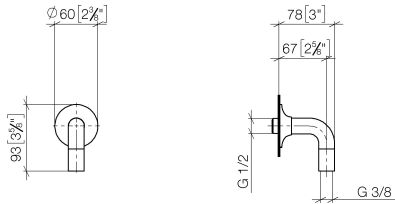

28 450 809

- 3/8" shower outlet
  - rosette Ø 60 mm
  - 1/2" connection
  - WRAS 1810006
- Intrinsic protection against back flow.**

Intrinsic protection against back flow.

	Brushed Platinum	28 450 809-06
	Chrome	28 450 809-00
	Platinum	28 450 809-08
	Dark Chrome	28 450 809-19
	Brushed Durabronze (23kt Gold)	28 450 809-28
	Brushed Bronze	28 450 809-42
	Brushed Champagne (22kt Gold)	28 450 809-46
	Champagne (22kt Gold)	28 450 809-47
	Brushed Dark Platinum	28 450 809-99

Required miscellaneous

Concealed adapter -

35 080 970-90  
0010

28 450 809

mm [inches]

### Flow rate chart