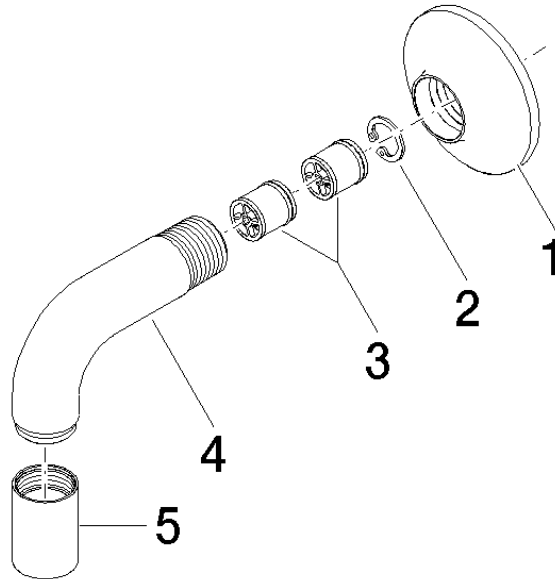

28 450 809

- 3/8" shower outlet
  - rosette Ø 60 mm
  - 1/2" connection
  - WRAS 1810006
- Intrinsic protection against back flow.**

Intrinsic protection against back flow.

	Brushed Platinum	28 450 809-06
	Chrome	28 450 809-00
	Platinum	28 450 809-08
	Dark Chrome	28 450 809-19
	Brushed Durabronze (23kt Gold)	28 450 809-28
	Brushed Bronze	28 450 809-42
	Brushed Champagne (22kt Gold)	28 450 809-46
	Champagne (22kt Gold)	28 450 809-47
	Brushed Dark Platinum	28 450 809-99

## VAIA Wall elbow - Brushed Platinum

---

VAIA

28 450 809

### Spare parts list

No.	Item Number	Name	Quantity used	Delivery time
1	90 27 80 021 00-06	rosette	1	10
2	09 16 01 014 90	ring	1	2
3	90 23 01 040 00 90	back-flow preventer	2	2
4	09 11 03 123-06	connection	1	10
5	90 21 02 069 00-06	cover	1	10