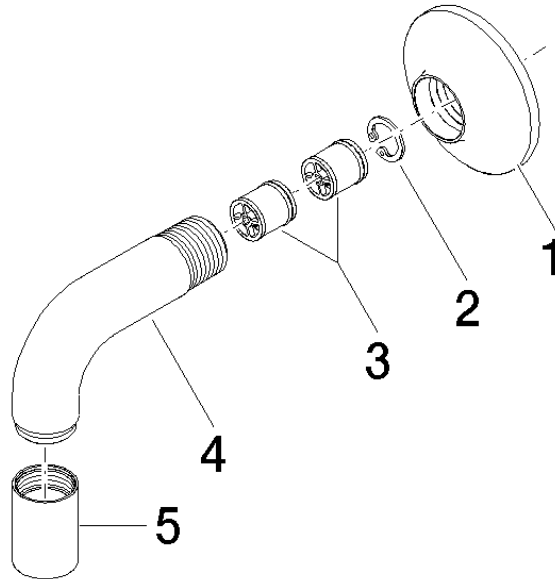

28 450 809

- 3/8" shower outlet
 - rosette Ø 60 mm
 - 1/2" connection
 - WRAS 1810006
- Intrinsic protection against back flow.**

Intrinsic protection against back flow.

	Brushed Durabronze (23kt Gold)	28 450 809-28
	Chrome	28 450 809-00
	Brushed Platinum	28 450 809-06
	Platinum	28 450 809-08
	Dark Chrome	28 450 809-19
	Brushed Bronze	28 450 809-42
	Brushed Champagne (22kt Gold)	28 450 809-46
	Champagne (22kt Gold)	28 450 809-47
	Brushed Dark Platinum	28 450 809-99

Required miscellaneous

Concealed adapter -

35 080 970-90
0010

28 450 809

mm [inches]

Flow rate chart

Codes & Standards

ASME
A112.18.1/CSA
B125.1

VAIA Wall elbow - Brushed Durabrass (23kt Gold)

VAIA

28 450 809

Certificates

WRAS_1810006. Belgaqua_22_280_2
7_7.

28 450 809

Spare parts list

No.	Item Number	Name	Quantity used	Delivery time
1	90 27 80 021 00-28	rosette	1	20
2	09 16 01 014 90	ring	1	2
3	90 23 01 040 00 90	back-flow preventer	2	2
4	09 11 03 123-28	connection	1	20
5	90 21 02 069 00-28	cover	1	20