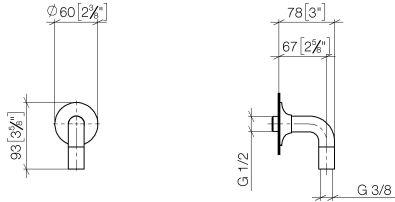

28 450 809

- 3/8" shower outlet
 - rosette Ø 60 mm
 - 1/2" connection
 - WRAS 1810006
- Intrinsic protection against back flow.**

Intrinsic protection against back flow.

	Brushed Durabronze (23kt Gold)	28 450 809-28
	Chrome	28 450 809-00
	Brushed Platinum	28 450 809-06
	Platinum	28 450 809-08
	Dark Chrome	28 450 809-19
	Brushed Bronze	28 450 809-42
	Brushed Champagne (22kt Gold)	28 450 809-46
	Champagne (22kt Gold)	28 450 809-47
	Brushed Dark Platinum	28 450 809-99

Required miscellaneous

Concealed adapter -

35 080 970-90
0010

28 450 809

mm [inches]

Flow rate chart

Codes & Standards

ASME
A112.18.1/CSA
B125.1

VAIA Wall elbow - Brushed Durabrass (23kt Gold)

VAIA

28 450 809

Certificates

WRAS_1810006. Belgaqua_22_280_2
7_7.

28 450 809

Spare parts list

No.	Item Number	Name	Quantity used	Delivery time
1	90 27 80 021 00-28	rosette	1	20
2	09 16 01 014 90	ring	1	2
3	90 23 01 040 00 90	back-flow preventer	2	2
4	09 11 03 123-28	connection	1	20
5	90 21 02 069 00-28	cover	1	20