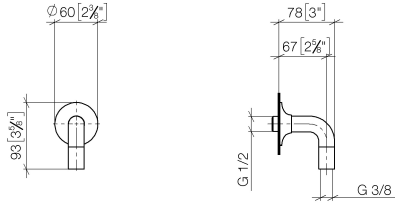

28 450 809

- 3/8" shower outlet
- rosette Ø 60 mm
- 1/2" connection
- WRAS 1810006

Intrinsic protection against back flow.

	Brushed Bronze	28 450 809-42
	Chrome	28 450 809-00
	Brushed Platinum	28 450 809-06
	Platinum	28 450 809-08
	Dark Chrome	28 450 809-19
	Brushed Durabrass (23kt Gold)	28 450 809-28
	Brushed Champagne (22kt Gold)	28 450 809-46
	Champagne (22kt Gold)	28 450 809-47
	Brushed Dark Platinum	28 450 809-99

28 450 809

mm [inches]

Flow rate chart

Codes & Standards

ASME  
A112.18.1/CSA  
B125.1