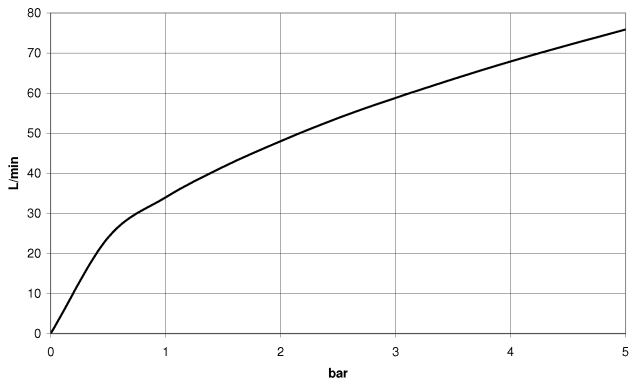

Required miscellaneous

Concealed adapter -

35 080 970-90
0010

28 450 809

mm [inches]

Flow rate chart

Codes & Standards

ASME
A112.18.1/CSA
B125.1