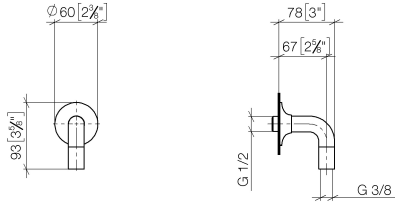

VAIA Wall elbow - Brushed Champagne (22kt Gold)

VAIA

28 450 809

- 3/8" shower outlet
 - rosette Ø 60 mm
 - 1/2" connection
 - WRAS 1810006
- Intrinsic protection against back flow.**

Intrinsic protection against back flow.

Required miscellaneous

Concealed adapter -

35 080 970-90
0010

28 450 809

mm [inches]

Flow rate chart

Codes & Standards

ASME
A112.18.1/CSA
B125.1