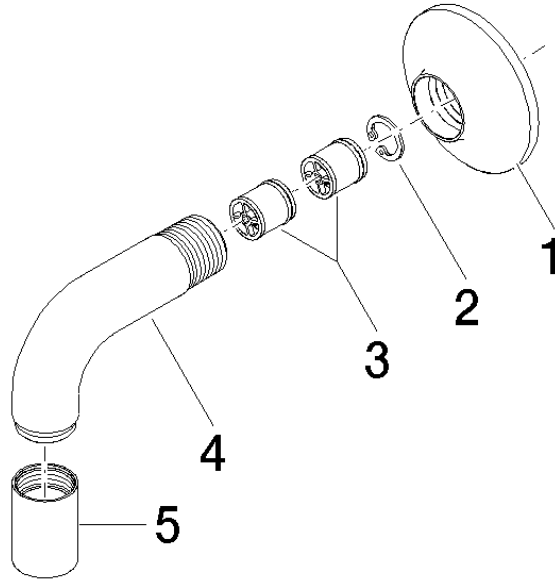

28 450 809

- 3/8" shower outlet
 - rosette Ø 60 mm
 - 1/2" connection
 - WRAS 1810006
- Intrinsic protection against back flow.**

Intrinsic protection against back flow.

	Champagne (22kt Gold)	28 450 809-47
	Chrome	28 450 809-00
	Brushed Platinum	28 450 809-06
	Platinum	28 450 809-08
	Dark Chrome	28 450 809-19
	Brushed Durabronze (23kt Gold)	28 450 809-28
	Brushed Bronze	28 450 809-42
	Brushed Champagne (22kt Gold)	28 450 809-46
	Brushed Dark Platinum	28 450 809-99

Required miscellaneous

Concealed adapter -

35 080 970-90
0010

28 450 809

mm [inches]

Flow rate chart

Codes & Standards

ASME
A112.18.1/CSA
B125.1

EN 1717

VAIA Wall elbow - Champagne (22kt Gold)

VAIA

28 450 809

Certificates

Belgaqua_22_280_2

Product version from 7/6/2018

VAIA Wall elbow - Champagne (22kt Gold)