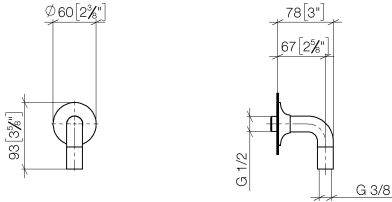

28 450 809

- 3/8" shower outlet
 - rosette Ø 60 mm
 - 1/2" connection
 - WRAS 1810006
- Intrinsic protection against back flow.**

Intrinsic protection against back flow.

	Champagne (22kt Gold)	28 450 809-47
	Chrome	28 450 809-00
	Brushed Platinum	28 450 809-06
	Platinum	28 450 809-08
	Dark Chrome	28 450 809-19
	Brushed Durabronze (23kt Gold)	28 450 809-28
	Brushed Bronze	28 450 809-42
	Brushed Champagne (22kt Gold)	28 450 809-46
	Brushed Dark Platinum	28 450 809-99

Required miscellaneous

Concealed adapter -

35 080 970-90
0010

28 450 809

mm [inches]

Flow rate chart

Codes & Standards

ASME
A112.18.1/CSA
B125.1