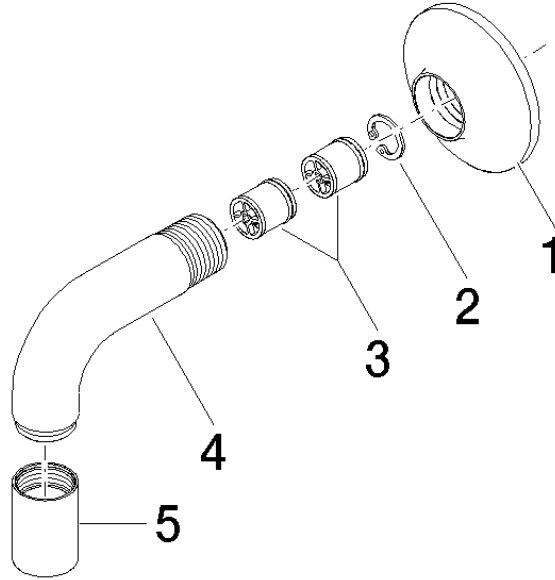

28 450 809

- 3/8" shower outlet
 - rosette Ø 60 mm
 - 1/2" connection
 - WRAS 1810006
- Intrinsic protection against back flow.**

Intrinsic protection against back flow.

	Brushed Dark Platinum	28 450 809-99
	Chrome	28 450 809-00
	Brushed Platinum	28 450 809-06
	Platinum	28 450 809-08
	Dark Chrome	28 450 809-19
	Brushed Durabronze (23kt Gold)	28 450 809-28
	Brushed Bronze	28 450 809-42
	Brushed Champagne (22kt Gold)	28 450 809-46
	Champagne (22kt Gold)	28 450 809-47

Required miscellaneous

Concealed adapter -

35 080 970-90
0010

Required miscellaneous

Concealed adapter -

35 080 970-90
0010

28 450 809

mm [inches]

Flow rate chart

Codes & Standards

ASME
A112.18.1/CSA
B125.1

VAIA Wall elbow - Brushed Dark Platinum

VAIA

28 450 809

Certificates

WRAS_1810006. Belgaqua_22_280_2 IAPMO_4976 (4).
7_7.

28 450 809

Spare parts list

No.	Item Number	Name	Quantity used	Delivery time
1	90 27 80 021 00-99	rosette	1	30
2	09 16 01 014 90	ring	1	2
3	90 23 01 040 00 90	back-flow preventer	2	2
4	09 11 03 123-99	connection	1	30
5	90 21 02 069 00-99	cover	1	30