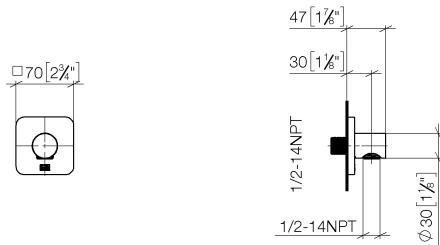

DORNBACHT YARRE Wall elbow - Chrome

28 450 832

- 3/8" shower outlet
- rosette 60 x 60 mm
- 1/2" connection
- rosette 60 x 60 mm

Intrinsic protection against back flow.

Chrome

28 450 832-00 0010

Soft Black

28 450 832-69 0010

DORNBACHT YARRE Wall elbow - Chrome

28 450 832

mm [inches]

Certificates

IAPMO_4976 (8).

DORNBACHT YARRE Wall elbow - Chrome

28 450 832

Parts for other
finishes can be found
here: [Soft Black](#)

Spare parts list

No.	Item Number	Name	Quantity used	Delivery time
1	90 27 83 020 00-00	rosette	1	2