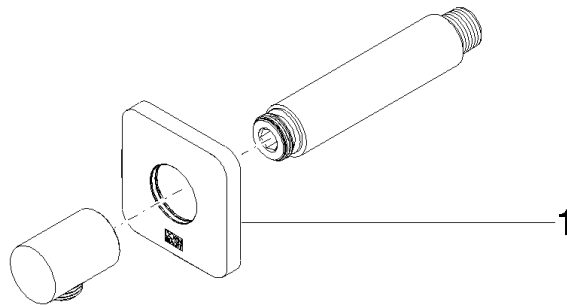

DORNBACHT YARRE Wall elbow - Chrome

28 450 832

- 3/8" shower outlet
- rosette 60 x 60 mm
- 1/2" connection
- rosette 60 x 60 mm

Intrinsic protection against back flow.

Chrome

28 450 832-00 0010

Soft Black

28 450 832-69 0010

DORNBACHT YARRE Wall elbow - Chrome

28 450 832

mm [inches]

Certificates

IAPMO_4976 (8).

DORNBACHT YARRE Wall elbow - Chrome

28 450 832

Parts for other
finishes can be found
here: [Soft Black](#)

Spare parts list

No.	Item Number	Name	Quantity used	Delivery time
1	90 27 83 020 00-00	rosette	1	2