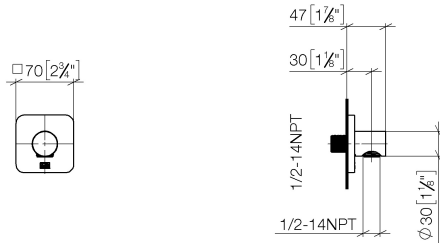

## DORNBACHT YARRE Wall elbow - Soft Black

---

28 450 832

- 3/8" shower outlet
- rosette 60 x 60 mm
- 1/2" connection
- rosette 60 x 60 mm

Intrinsic protection against back flow.

 Soft Black

28 450 832-69 0010

## DORNBRACHT YARRE Wall elbow - Soft Black

28 450 832

mm [inches]