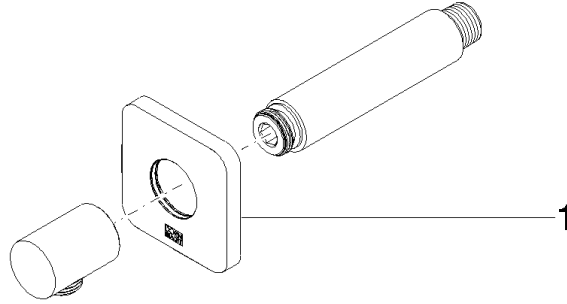

## DORNBACHT YARRE Wall elbow - Soft Black

---

28 450 832

- 3/8" shower outlet
- rosette 60 x 60 mm
- 1/2" connection
- rosette 60 x 60 mm

Intrinsic protection against back flow.

 Soft Black

28 450 832-69 0010

## DORNBRACHT YARRE Wall elbow - Soft Black

28 450 832

mm [inches]

## DORNBACHT YARRE Wall elbow - Soft Black

---

28 450 832

Parts for other finishes can be found here: [Chrome](#)